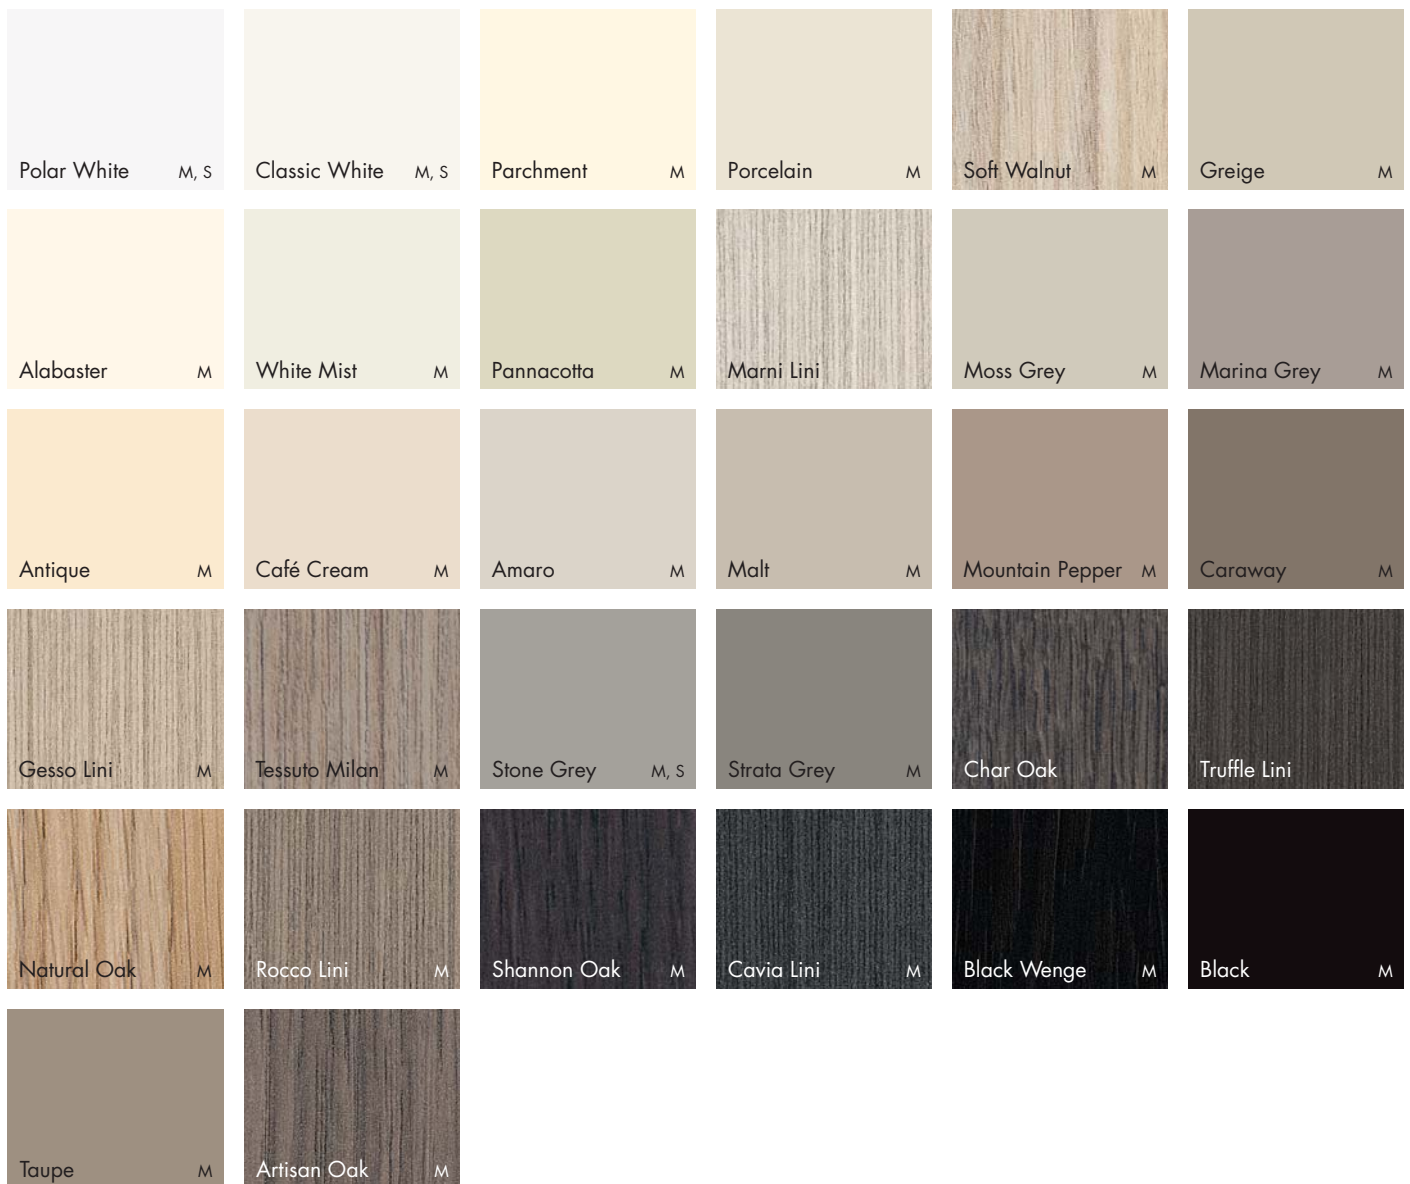

MELAMINE range

polytec swatches and samples represent a small area of the overall colour structure.
To view the large colour sample, visit www.polytec.com.au.

Available finishes **M** = Matt **S** = Sheen

LEGATO super matt range

Darker colours will show superficial wear and tear more readily than lighter coloured surfaces and require more care and maintenance.

ULTRAGLAZE gloss range

polytec swatches and samples represent a small area of the overall colour structure.
To view the large colour sample, visit www.polytec.com.au.

CREATEC ultra high gloss range

RAVINE embossed wood grain range

Darker colours will show superficial wear and tear more readily than lighter coloured surfaces and require more care and maintenance.

NEW MELAMINE woodmatt range

Angora Oak

Coastal Oak

Tasmanian Oak

Florentine Walnut

Antico Oak

Empire Oak

Nordic Oak

Casentino Beech