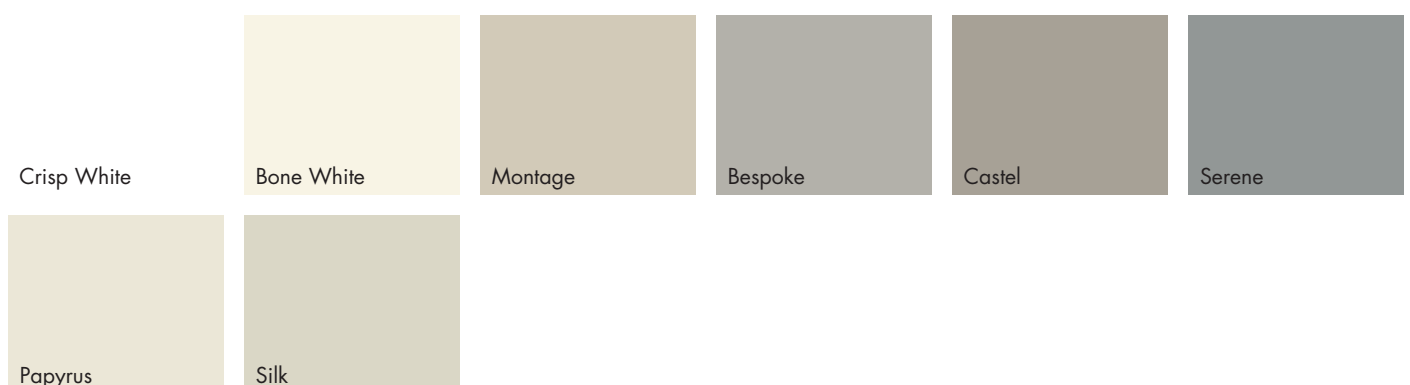

MELAMINE range

polytec swatches and samples represent a small area of the overall colour structure.
To view the large colour sample, visit www.polytec.com.au.

Available finishes **M** = Matt **S** = Sheen

LEGATO super matt range

Darker colours will show superficial wear and tear more readily than lighter coloured surfaces and require more care and maintenance.

ULTRAGLAZE gloss range

polytec swatches and samples represent a small area of the overall colour structure.
To view the large colour sample, visit www.polytec.com.au.

CREATEC ultra high gloss range

RAVINE embossed wood grain range

Darker colours will show superficial wear and tear more readily than lighter coloured surfaces and require more care and maintenance.

NEW MELAMINE woodmatt range

Notaio Walnut

Bottega Oak

Estella Oak

Black

Palace Teak

Prime Oak

Drawers and panels in **MELAMINE** Bottega Oak Woodmatt
Desktop in **MELAMINE** Stone Grey Matt.

Visit www.polytec.com.au for specific care and cleaning information. Darker colours will show superficial wear and tear more readily than lighter coloured surfaces and require more care and maintenance.