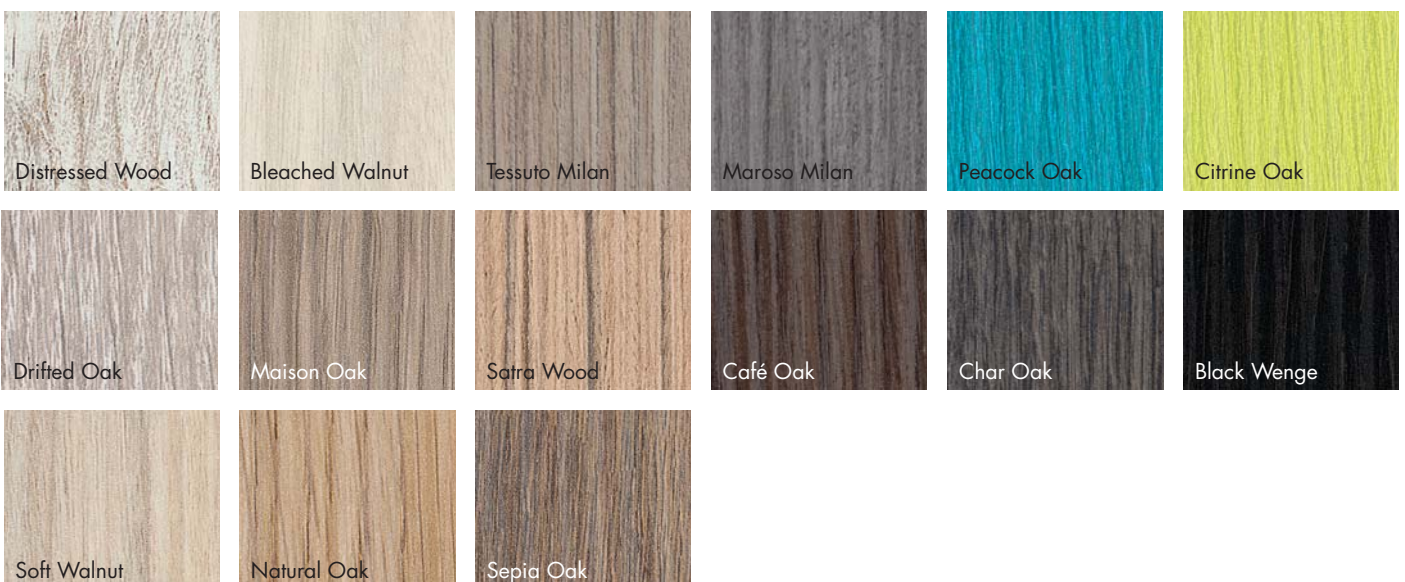

MELAMINE range

polytec swatches and samples represent a small area of the overall colour structure.
To view the large colour sample, visit www.polytec.com.au.

Available finishes **M** = Matt **S** = Sheen

LEGATO super matt range

Darker colours will show superficial wear and tear more readily than lighter coloured surfaces and require more care and maintenance.

ULTRAGLAZE gloss range

polytec swatches and samples represent a small area of the overall colour structure.
To view the large colour sample, visit www.polytec.com.au.

CREATEC ultra high gloss range

RAVINE embossed wood grain range

Darker colours will show superficial wear and tear more readily than lighter coloured surfaces and require more care and maintenance.

NEW MELAMINE woodmatt range

Angora Oak

Coastal Oak

Tasmanian Oak

Florentine Walnut

Antico Oak

Empire Oak

Nordic Oak

Casentino Beech