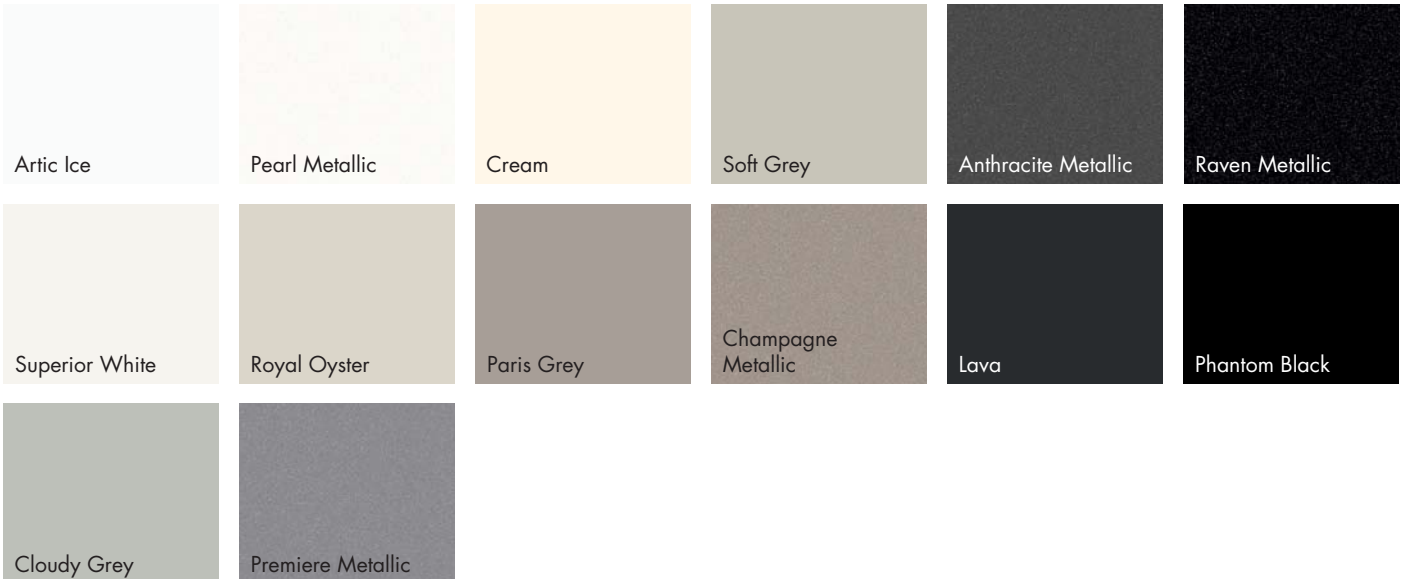

MELAMINE range

polytec swatches and samples represent a small area of the overall colour structure.
To view the large colour sample, visit www.polytec.com.au.

Available finishes **M** = Matt **S** = Sheen

LEGATO super matt range

Darker colours will show superficial wear and tear more readily than lighter coloured surfaces and require more care and maintenance.

ULTRAGLAZE gloss range

polytec swatches and samples represent a small area of the overall colour structure.
To view the large colour sample, visit www.polytec.com.au.

CREATEC ultra high gloss range

RAVINE embossed wood grain range

Darker colours will show superficial wear and tear more readily than lighter coloured surfaces and require more care and maintenance.

NEW MELAMINE woodmatt range