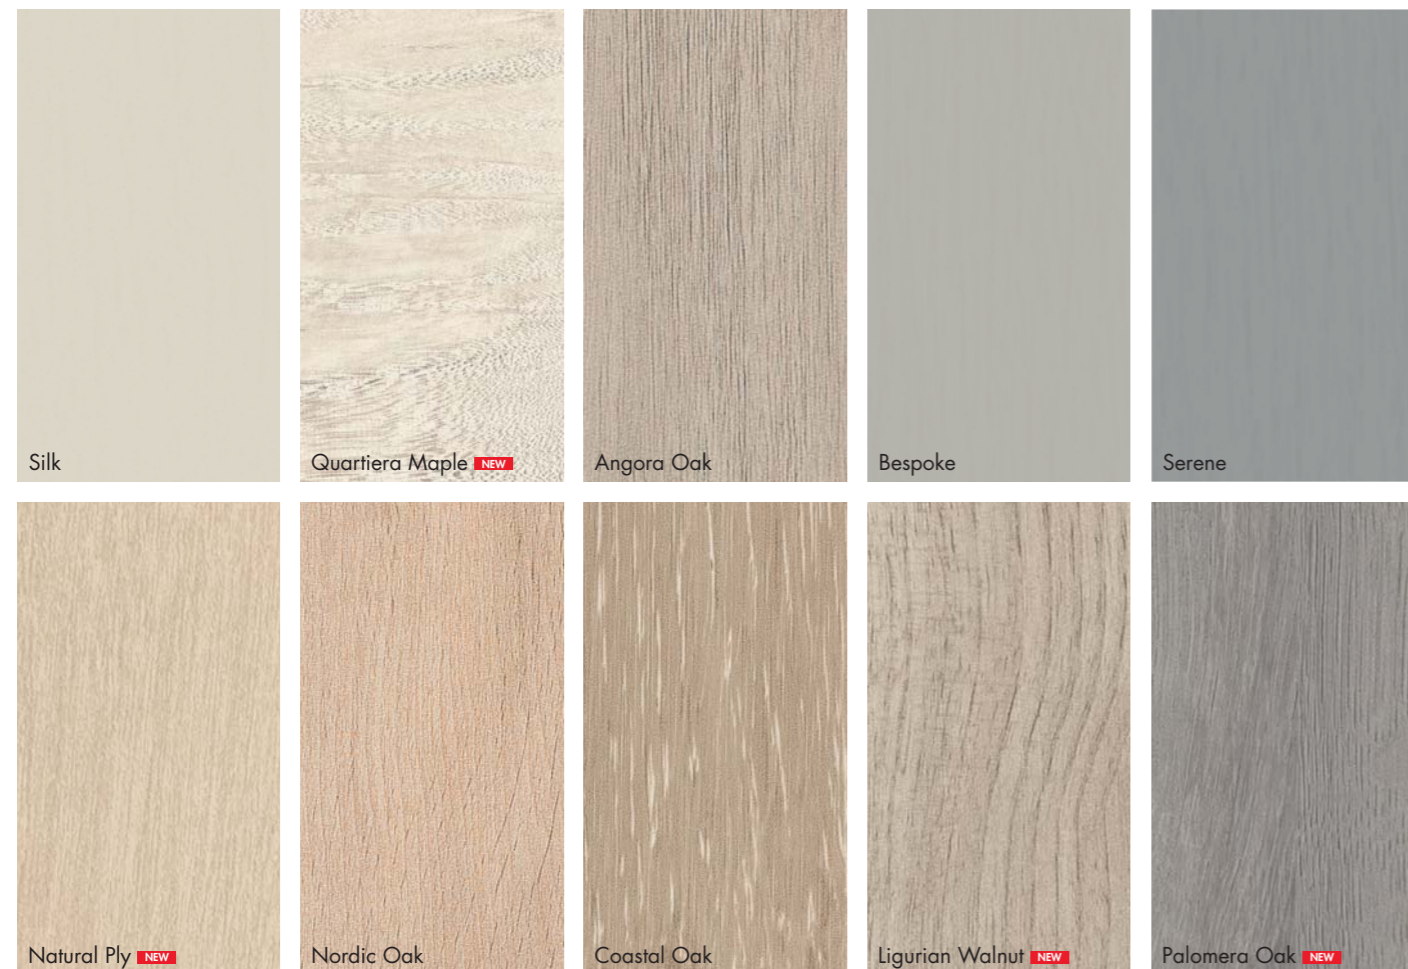

Available in 29 Woodmatt colours, the Avellino door is the newest statement piece in polytec's range of door profiles.

- 16mm Woodmatt range
- 1mm Edge profile on all edges
- 80mm rails will always be supplied
- Grain direction will always be horizontal through centre panel and vertical for side rails
- Maximum 1200mm high x 1200mm wide

MELAMINE Woodmatt Avellino range

polytec swatches and samples represent a small area of the overall colour structure. To view the large colour sample, visit www.polytec.com.au.

Dark coloured surfaces will show fingerprints and require more care and maintenance than lighter coloured surfaces. It is recommended to test a product sample prior to colour selection.

MELAMINE Woodmatt Avellino range

Dark coloured surfaces will show fingerprints and require more care and maintenance than lighter coloured surfaces. It is recommended to test a product sample prior to colour selection.