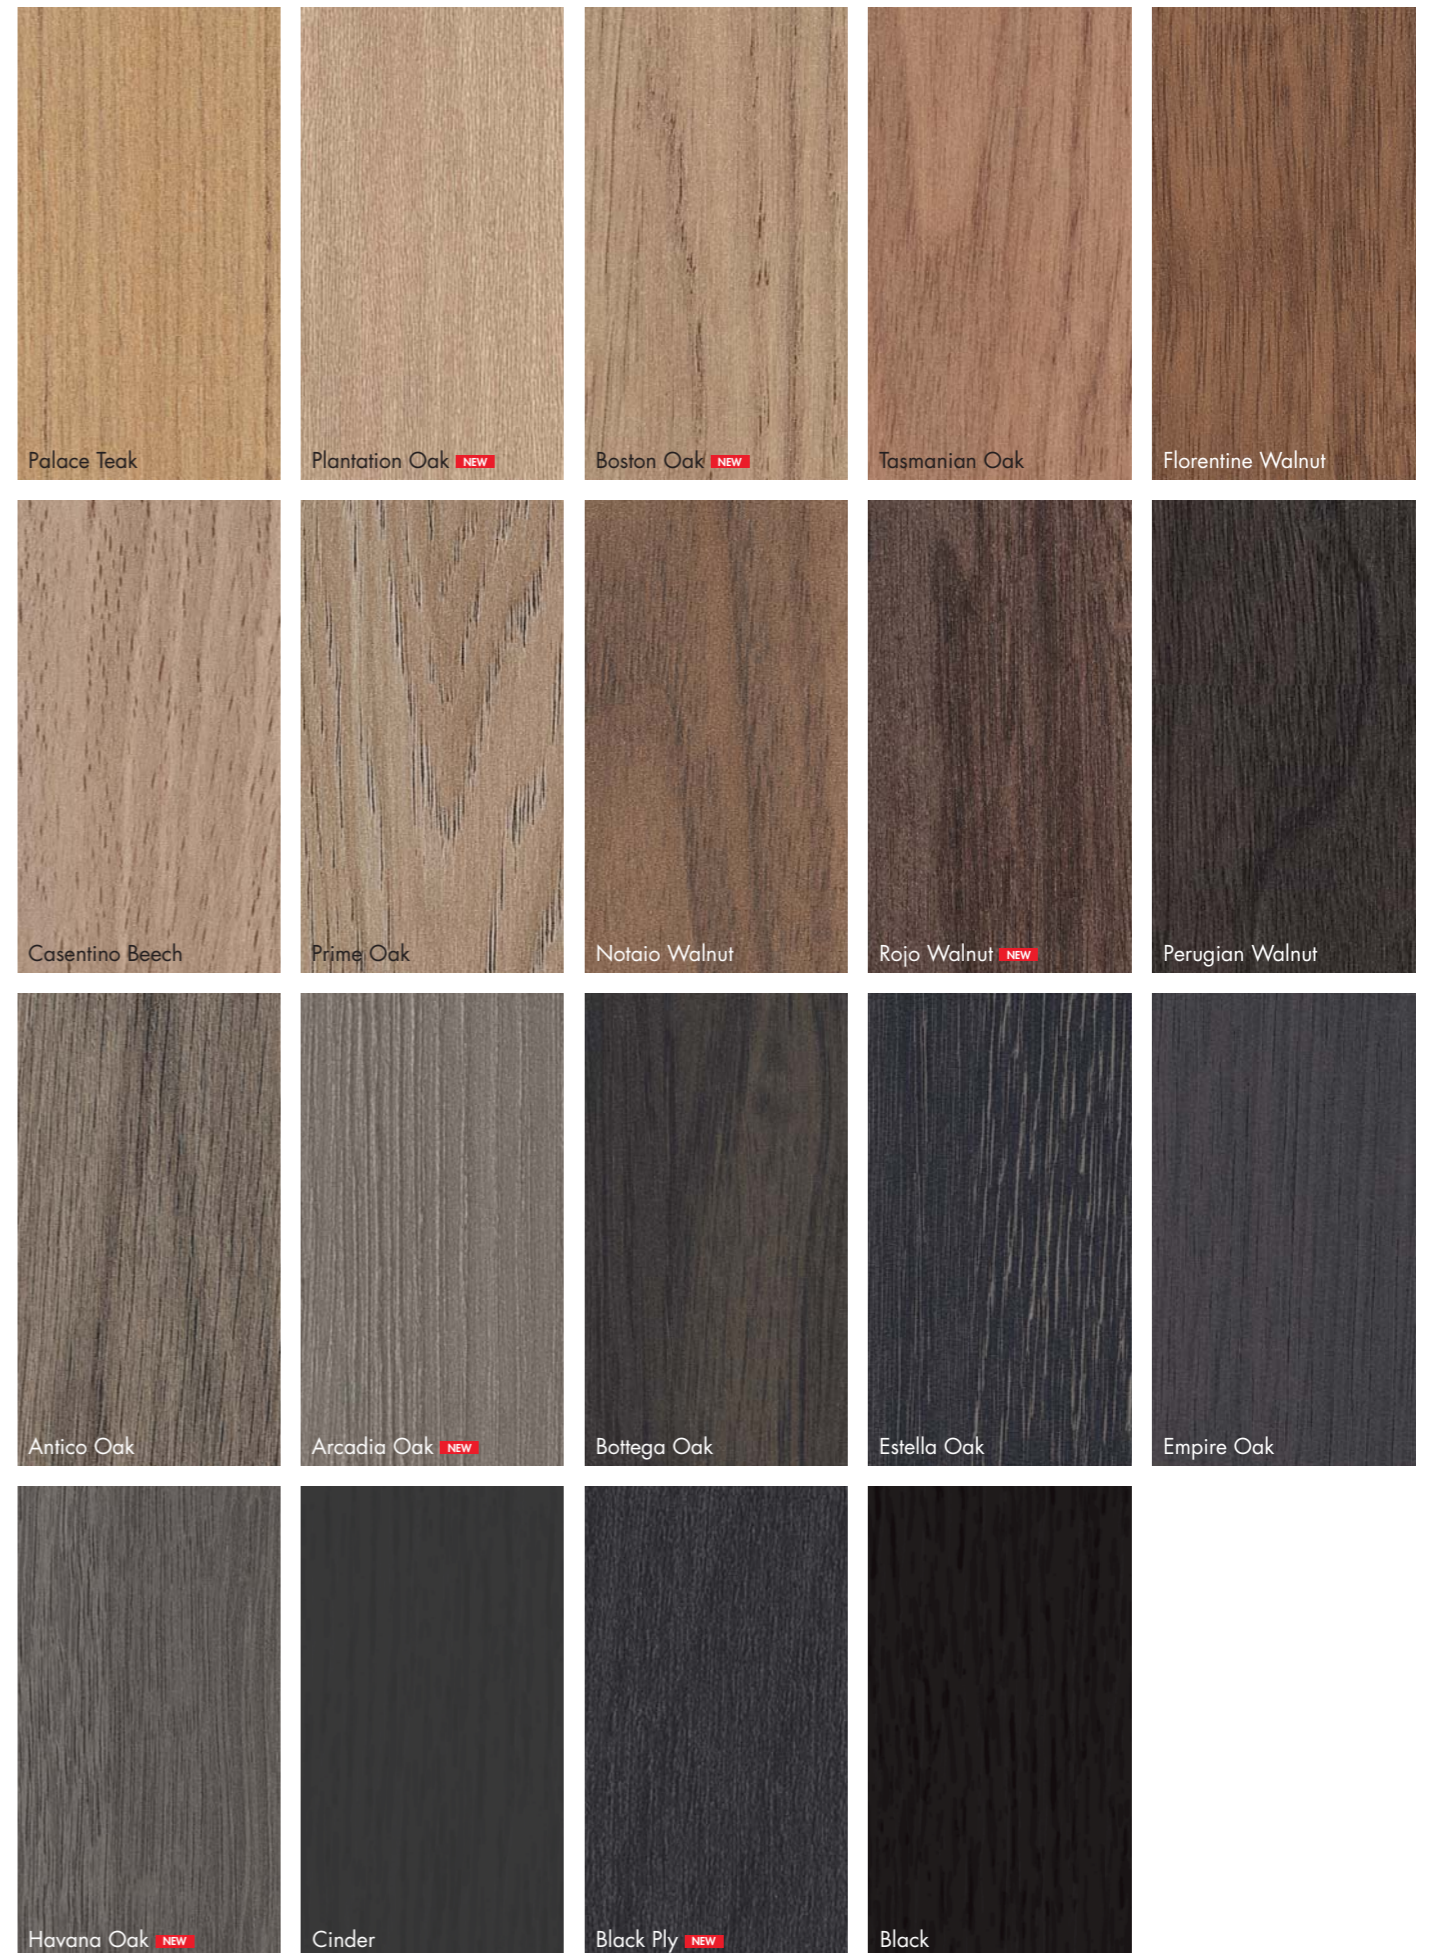

Available in 29 Woodmatt colours, the Avellino door is the newest statement piece in polytec's range of door profiles.

- 16mm Woodmatt range
- 1mm Edge profile on all edges
- 80mm rails will always be supplied
- Grain direction will always be horizontal through centre panel and vertical for side rails
- Maximum 1200mm high x 1200mm wide

MELAMINE Woodmatt Avellino range

polytec swatches and samples represent a small area of the overall colour structure. To view the large colour sample, visit www.polytec.com.au.

Dark coloured surfaces will show fingerprints and require more care and maintenance than lighter coloured surfaces. It is recommended to test a product sample prior to colour selection.

MELAMINE Woodmatt Avellino range

Dark coloured surfaces will show fingerprints and require more care and maintenance than lighter coloured surfaces. It is recommended to test a product sample prior to colour selection.