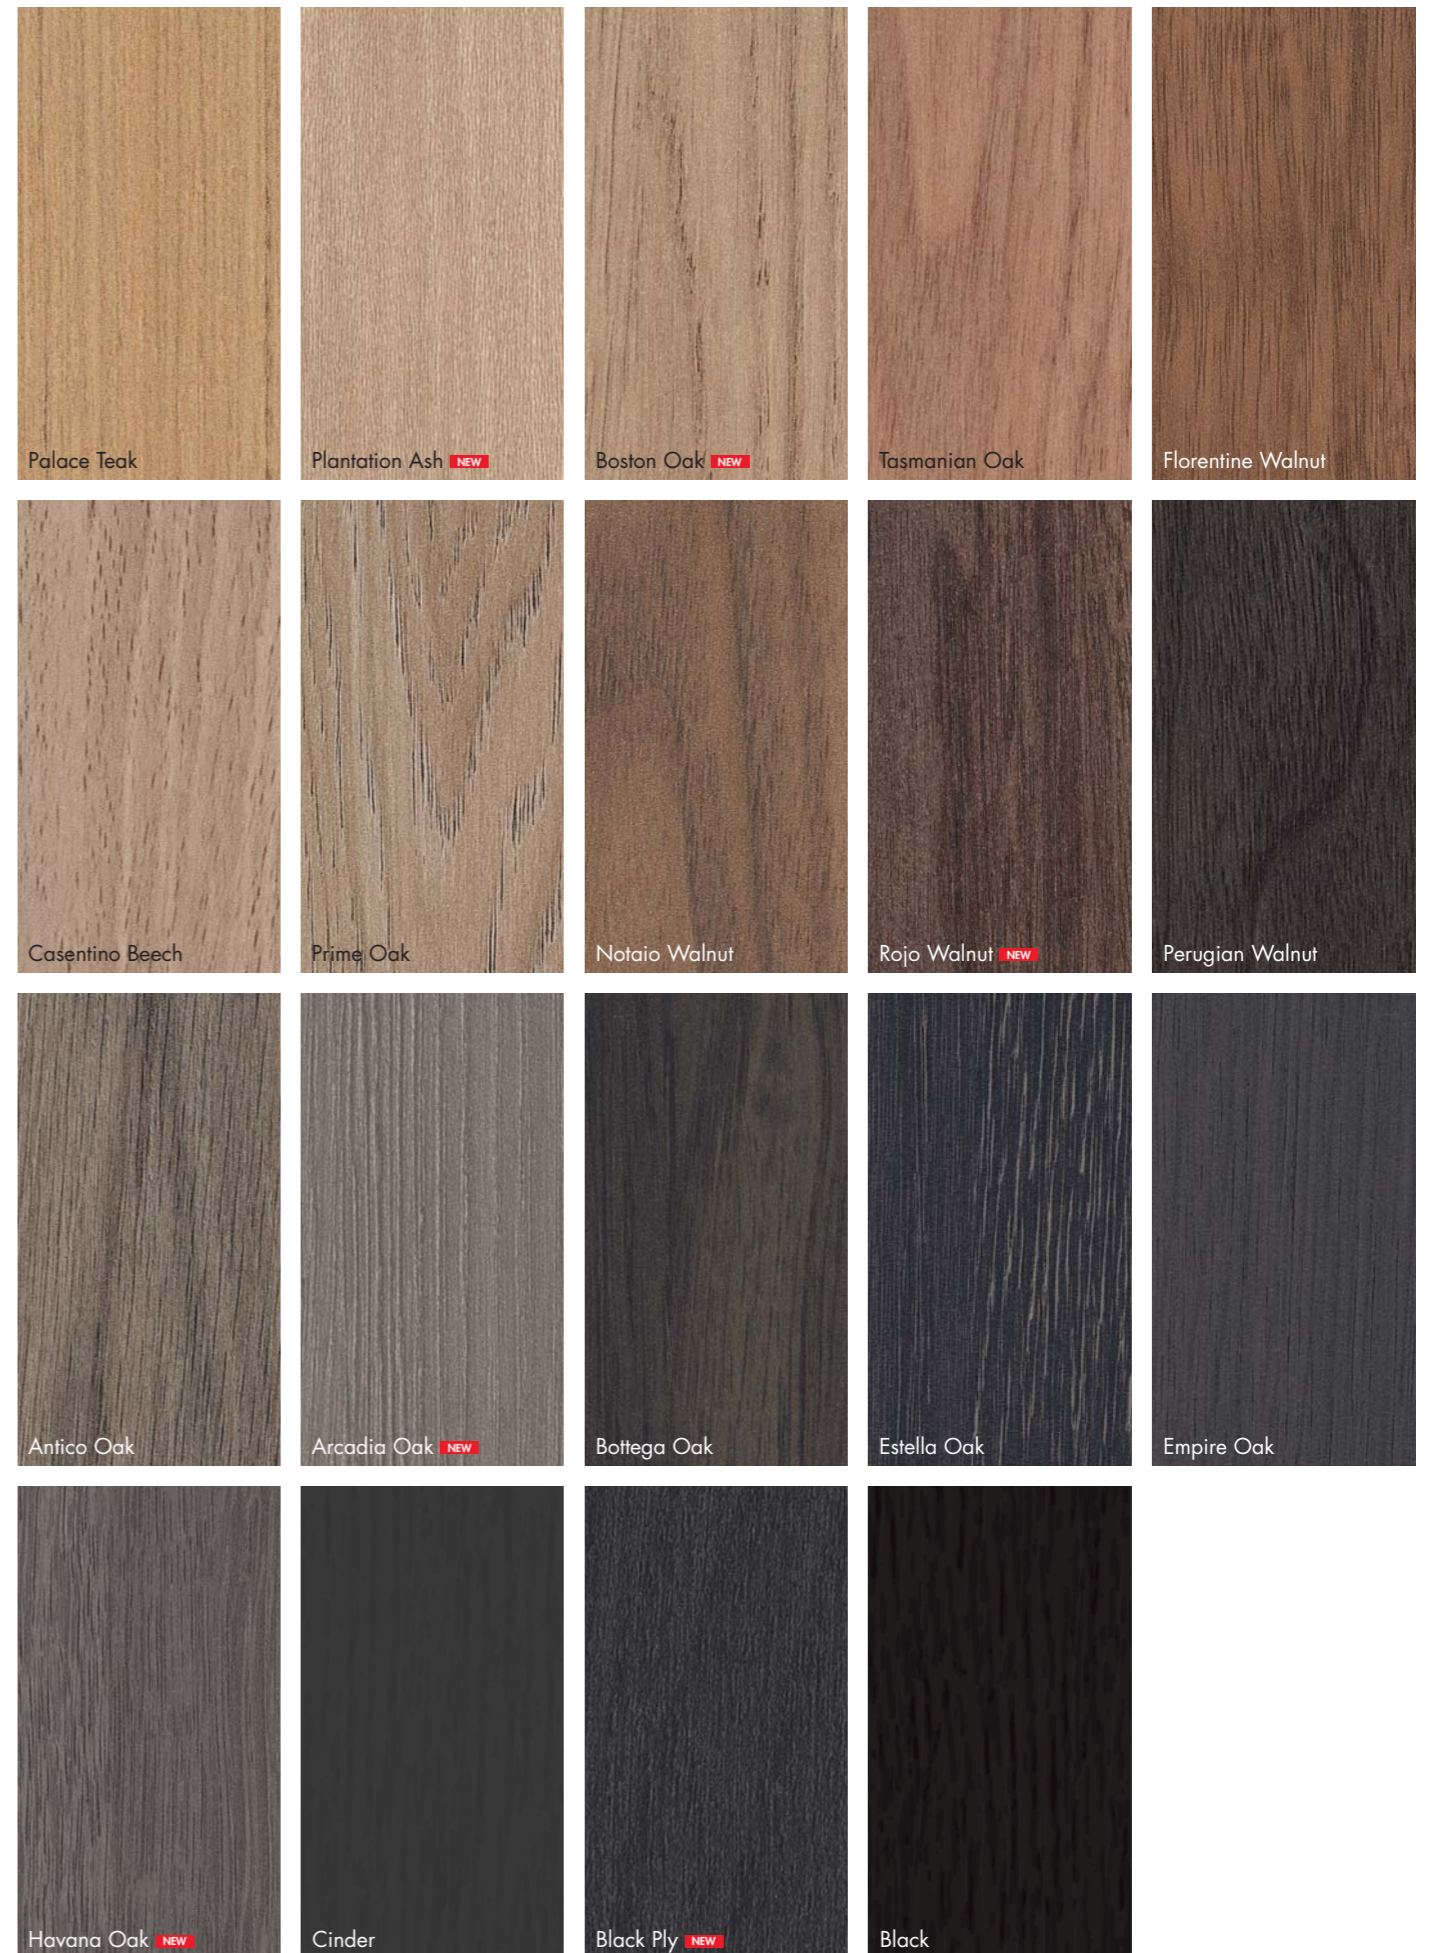

Available in 29 Woodmatt colours, the Avellino door is the newest statement piece in polytec's range of door profiles.

- 16mm Woodmatt range
- 1mm Edge profile on all edges
- 80mm rails will always be supplied
- Grain direction will always be horizontal through centre panel and vertical for side rails
- Maximum 1200mm high x 1200mm wide

MELAMINE Woodmatt Avellino range

polytec swatches and samples represent a small area of the overall colour structure. To view the large colour sample, visit www.polytec.com.au.

Dark coloured surfaces will show fingerprints and require more care and maintenance than lighter coloured surfaces. It is recommended to test a product sample prior to colour selection.

MELAMINE Woodmatt Avellino range

Dark coloured surfaces will show fingerprints and require more care and maintenance than lighter coloured surfaces. It is recommended to test a product sample prior to colour selection.