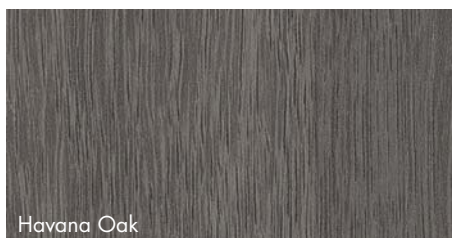

## NEW BENCHTOPS woodmatt range

available in 3650 x 1360mm, 3650 x 680mm, 1825 x 1360mm, 1825 x 680mm

Quartiera Maple

Natural Ply

Plantation Ash

Ligurian Walnut

Boston Oak

Arcadia Oak

Palomera Oak

Havana Oak

Black Ply

COVER IMAGE: Table top in LAMINATE Coastal Oak Woodmatt. Doors, panels and shelving in MELAMINE Coastal Oak Woodmatt.

Dark coloured surfaces will show fingerprints and require more care and maintenance than lighter coloured surfaces. It is recommended to test a product sample prior to colour selection. **polytec** swatches and samples represent a small area of the overall colour structure. To view the large colour sample, visit [www.polytec.com.au](http://www.polytec.com.au).