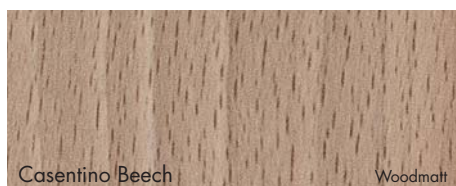

# COMPACT laminate

new for 2021

polytec

COVER IMAGE: Partitoining in **COMPACT laminate** Prime Oak Woodmatt.

Dark coloured surfaces will show fingerprints and require more care and maintenance than lighter coloured surfaces. It is recommended to test a product sample prior to colour selection. **polytec** swatches and samples represent a small area of the overall colour structure. To view the large colour sample, visit [www.polytec.com.au](http://www.polytec.com.au).