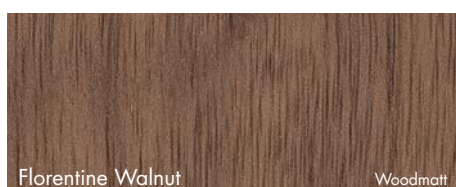

# COMPACT laminate

new for 2021

polytec

COVER IMAGE: Partitoining in **COMPACT laminate** Prime Oak Woodmatt.

Dark coloured surfaces will show fingerprints and require more care and maintenance than lighter coloured surfaces. It is recommended to test a product sample prior to colour selection. **polytec** swatches and samples represent a small area of the overall colour structure. To view the large colour sample, visit [www.polytec.com.au](http://www.polytec.com.au).