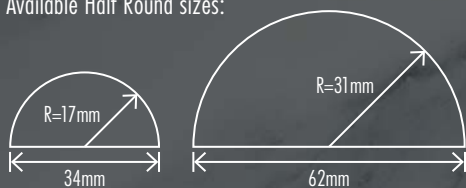

STECCAWOOD

half round profile

polytec

Steccawood battens impart the realistic warmth of timber, ideal for wall and ceiling applications in either a vertical or horizontal configuration. Steccawood prefinished decorative battens create strong directional lines that will add a striking feature to any internal space.

polytec has introduced a new Half Round profile into the Steccawood range, created for design flexibility and added luxury. Made from E-Zero MDF or LDF, and wrapped in decorative overlay, Steccawood prefinished battens provide a cost effective, beautifully contemporary, designer solution. This rounded batten option stands as an amazing feature piece to be used in commercial or residential projects. Steccawood decorative battens have the versatility to be used in interior applications such as walls, ceilings and screening.

Available Half Round sizes:

Visit the **polytec** website to view the full range of Steccawood profiles and colour options.

www.polytec.com.au p 1300 300 547