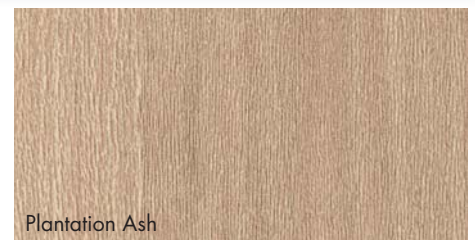

NEW BENCHTOPS smooth range

available in 3650 x 1360mm, 3650 x 680mm, 1825 x 1360mm, 1825 x 680mm

NEW BENCHTOPS woodmatt range

available in 3650 x 1360mm, 3650 x 680mm, 1825 x 1360mm, 1825 x 680mm

COVER IMAGE: Table top in LAMINATE Coastal Oak Woodmatt. Doors, panels and shelving in MELAMINE Coastal Oak Woodmatt.

Dark coloured surfaces will show fingerprints and require more care and maintenance than lighter coloured surfaces. It is recommended to test a product sample prior to colour selection. polytec swatches and samples represent a small area of the overall colour structure. To view the large colour sample, visit www.polytec.com.au.

The colours and details shown in this brochure are to the highest standards in printing. However, they should only be used as an indication of actual product colour. To order your free colour sample visit www.polytec.com.au.

The use of our current samples gives the colour and finish that a customer would expect to receive. Samples are provided for colour and finish selection and polytec recommend testing a sample for fingerprint resistance and ease of cleaning. polytec does not guarantee exact colour matches across product ranges due to colour variation in each product group.

Visit www.polytec.com.au for specific care and cleaning information.

02.2021

polytec

www.polytec.com.au

p 1300 300 547