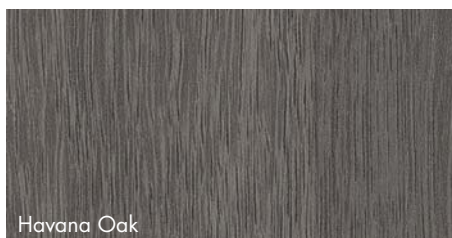

Quartiera Maple

Natural Ply

Plantation Ash

Ligurian Walnut

Boston Oak

Arcadia Oak

Palomera Oak

Havana Oak

Black Ply

COVER IMAGE: Table top in LAMINATE Coastal Oak Woodmatt. Doors, panels and shelving in MELAMINE Coastal Oak Woodmatt.

Dark coloured surfaces will show fingerprints and require more care and maintenance than lighter coloured surfaces. It is recommended to test a product sample prior to colour selection. polytec swatches and samples represent a small area of the overall colour structure. To view the large colour sample, visit www.polytec.com.au.