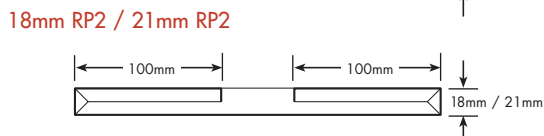

RETURN PANELS

18mm RP1 or RP2	21mm RP1 or RP2
36mm RP1 or RP2	42mm RP1 or RP2

† Limited stock.

◇ Supplied with Black backing

Available in Square edge doors & panels only.

For more information and door styles refer to the **polytec THERMOLAMINATED** doors & panels brochure. **polytec** recommend the use of 21mm MR MDF for style 4 doors.