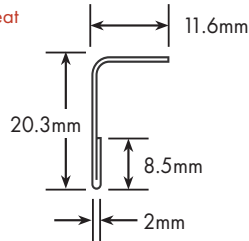

Angled Heat Deflector

MOULDINGS - Not available in Gloss

Bevelled Profile, 3115 lengths

Traditional Profile, 3115 lengths