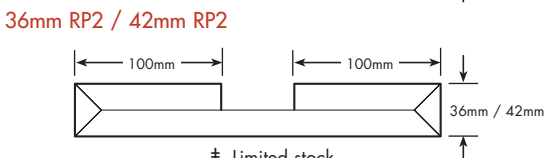

† Limited stock.

◇ Supplied with Black backing

Available in Square edge doors & panels only.

For more information and door styles refer to the **polytec THERMOLAMINATED** doors & panels brochure. **polytec** recommend the use of 21mm MR MDF for style 4 doors.