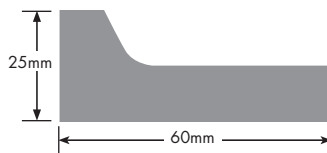

HEAT DEFLECTORS

Options	Lengths	Colours
Straight	750 & 2400	Stainless Steel
Angled