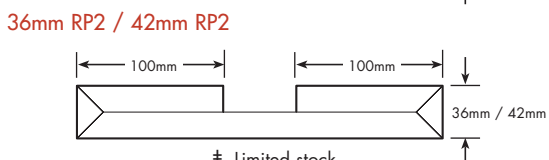

L Shaped Recessed Rail

HEAT DEFLECTORS

Options	Lengths	Colours
Straight	750 & 2400	Stainless Steel
Angled		

Straight Heat Deflector

Angled Heat Deflector

RETURN PANELS

18mm RP1 or RP2	21mm RP1 or RP2
36mm RP1 or RP2	42mm RP1 or RP2