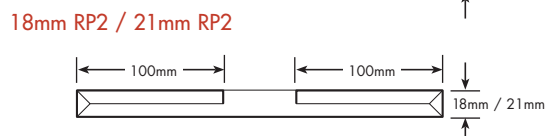

L Shaped Recessed Rail

HEAT DEFLECTORS

Options	Lengths	Colours
Straight	750 & 2400	Stainless Steel
Angled		

Straight Heat Deflector

Angled Heat Deflector

RETURN PANELS

18mm RP1 or RP2	21mm RP1 or RP2
36mm RP1 or RP2	42mm RP1 or RP2