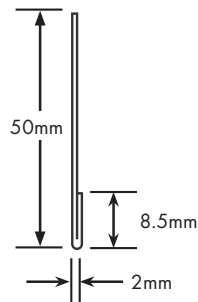

Straight Heat Deflector