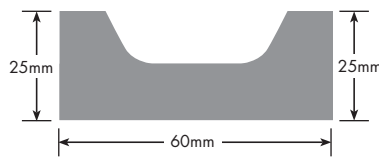

THERMOLAMINATED accessories

FOIL SHEET

1600 x 1300
3300 x 1300

CAPPING

90 x 2400 lengths
90 x 3000 lengths

RECESSED RAILS

C Shaped Recessed Rail, 2400 lengths
L Shaped Recessed Rail, 2400 lengths

C Shaped Recessed Rail