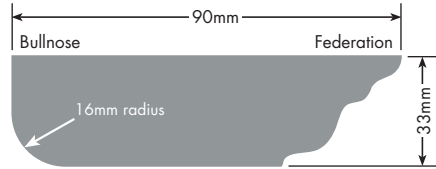

SOLID TEXTURE	
Alabaster	
Antique	
Cappuccino	‡
Classic White	
Designer White	
Malt	
Mountain Pepper	‡
New Antique White	
Parchment	‡
Porcelain	‡
Snowgum	‡
Ultra White	
SOLID ASHGRAIN	
Antique	
Classic White	
SOLID MATT	
Alabaster	
Amaro	
Antique	
Black	
Blossom White	NEW
Café Cream	
Canterbury Grey	NEW
Cinder	◇
Classic White	
Greige	
Mountain Pepper	
Porcelain	
Snowgum	
Stone Grey	
Strata Grey	
Taupe	
Ultra White	
SOLID GLOSS	
Alabaster	
Amaro	
Antique	‡
Café Cream	
Caraway	
Classic White	
Greige	
Malt	
Mountain Pepper	‡
New Antique White	
Porcelain	
Snowgum	‡
Stone Grey	
Strata Grey	
Taupe	
Ultra White	
TIMBERPRINT	
New Nepean Beech Gloss	‡
New Nepean Beech Matt	‡
WOODMATT	
Bottega Oak	◇ NEW
Florentine Walnut	NEW
STUDIO RANGE	
Black Gloss	◇
Black Natura	
Chateau Oak	
Grey Oak Natura	◇
Gunship Metallic Gloss	◇
Latino Oak Ravine	
Light Oak Ravine	
Onyx Finline Gloss	◇
Regal White Pearl Gloss	
Silver Metallic Gloss	
Tempest Woodgrain	◇
Vittoria Pearl Gloss	

THERMOLAMINATED accessories

FOIL SHEET

1600 x 1300
3300 x 1300

CAPPING

90 x 2400 lengths
90 x 3000 lengths

RECESSED RAILS

C Shaped Recessed Rail, 2400 lengths
L Shaped Recessed Rail, 2400 lengths