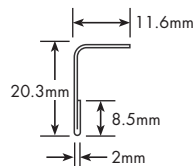

Angled Heat Deflector