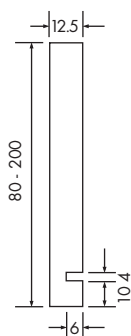

Vinyl Wrapped Drawer