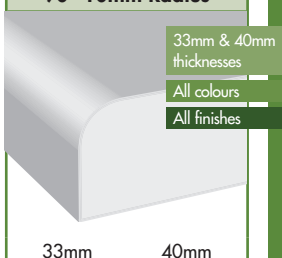

90° 10mm Radius

33mm & 40mm thicknesses

All colours

All finishes