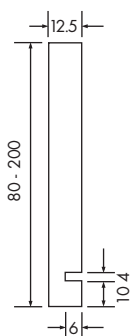

Vinyl Wrapped Drawer