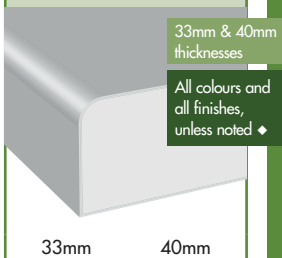

EDGE PROFILES

Tight Form

33mm & 40mm thicknesses

All colours and all finishes, unless noted ◆

90° 6mm Radius

33mm & 40mm thicknesses

All colours and all finishes, unless noted ◆

10/10 Radius