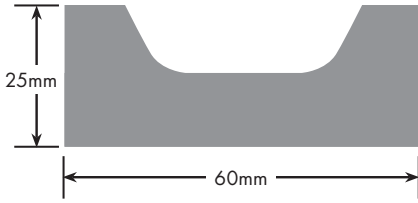

FOIL SHEET

1600 x 1300

3300 x 1300

RECESSED RAILS

C Shaped Recessed Rail, 2400 lengths

L Shaped Recessed Rail, 2400 lengths

C Shaped Recessed Rail