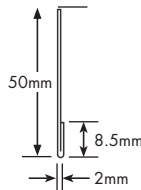

Straight Heat Deflector