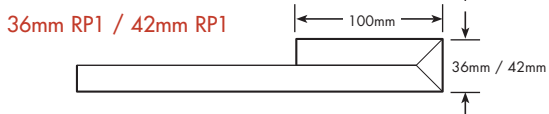

L Shaped Recessed Rail

HEAT DEFLECTORS

Options	Lengths	Colours
Straight	750 & 2400	Stainless Steel
Angled		

Straight Heat Deflector

Angled Heat Deflector

RETURN PANELS

18mm RP1 or RP2	21mm RP1 or RP2
36mm RP1 or RP2	42mm RP1 or RP2