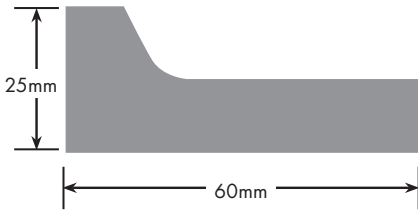

L Shaped Recessed Rail

RETURN PANELS

18mm RP1 or RP2   21mm RP1 or RP2

36mm RP1 or RP2   42mm RP1 or RP2