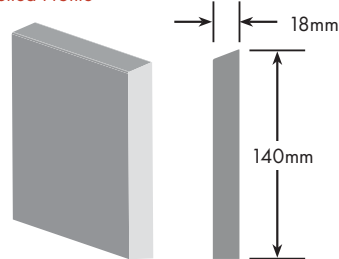

Straight Heat Deflector

Angled Heat Deflector

MOULDINGS - Not available in Gloss

Bevelled Profile, 3115 lengths

Traditional Profile, 3115 lengths

Bevelled Profile

Traditional Profile

‡ Limited stock. ◇ Supplied with Black backing ◆ Supplied with matching backing board
 For more information and door styles refer to the **polytec THERMOLAMINATED** doors & panels brochure.
polytec recommend the use of 21mm MR MDF for style 4 doors.