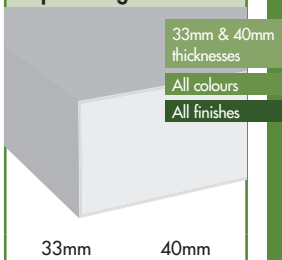

33mm & 40mm thicknesses

All colours
All finishes

90° 10mm Radius

33mm & 40mm thicknesses

All colours
All finishes

Square Edge Laminate

33mm & 40mm thicknesses

All colours
All finishes