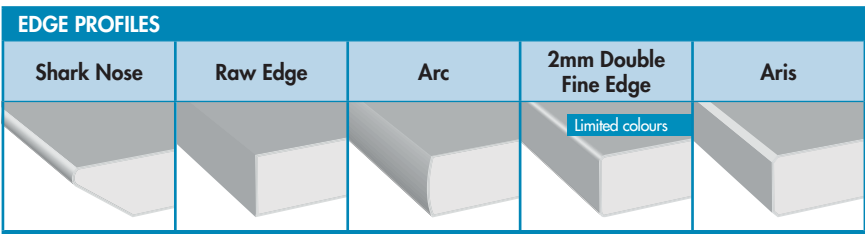

COMPACT laminate, 3660x1830, 2440 x 1830

COMPACT laminate

ITEM CODE	ex NSW/VIC/QLD	FINISH
47647	47997 ▲ Athena Stone	Smooth
10693	na Black	◇ Matt
47645	47995 ▲ Calacutta D'oro	Smooth
46487	47994 ▲ Calacutta Grey	◇ Smooth
43116	na Café Oak	Ravine
47182	na Cinder	◇ Matt
47646	47996 ▲ Grey Cement	Smooth
43117	na Natural Oak	Ravine
47183	na Nickel	◇ Matt
10827	na Oyster Grey	◇ Matt
11603	47993 ▲ Polar White	◇ Matt
47181	na Stone Grey	◇ Matt
42868	na Titanium	Matt

5mm Cut to size products are only available with a Raw Edge profile.
† Limited stock, Ex NSW. ◇ Available in 2mm Double Fine Edge.
▲ Ex - NSW for Metro and Regional Branches.
When ordering **polytec** products please quote the **Item Code**, **Edge Tape Code** and/or **Laminate Code** on your order form.
Products to be returned should be strapped for pick up.

HIGH IMPACT laminated board, 3600x1200

HIGH IMPACT

THICKNESS	SUBSTRATE
16mm	Single Sided HMR Particle
16mm	Double Sided HMR Particle
18mm	Single Sided MR MDF E-Zero
18mm	Double Sided MR MDF E-Zero
25mm	Single Sided MR MDF E-Zero
25mm	Double Sided MR MDF E-Zero
33mm	Single Sided MR LDF E-Zero
33mm	Double Sided MR LDF E-Zero
39mm	Single Sided MR LDF E-Zero
39mm	Double Sided MR LDF E-Zero

Nominal board thickness is substrate only. Add 0.7mm for single sided laminate and 1.4mm for double sided laminate.