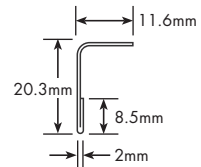

L Shaped Recessed Rail

HEAT DEFLECTORS

Options	Lengths	Colours
Straight	750 & 2400	Stainless Steel
Angled		

Straight Heat Deflector

Angled Heat Deflector

RETURN PANELS

18mm RP1 or RP2	21mm RP1 or RP2
36mm RP1 or RP2	42mm RP1 or RP2