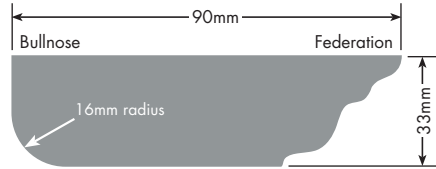

THERMOLAMINATED accessories

FOIL SHEET

1600 x 1300
3300 x 1300

CAPPING

90 x 2400 lengths
90 x 3000 lengths

RECESSED RAILS

C Shaped Recessed Rail, 2400 lengths
L Shaped Recessed Rail, 2400 lengths

C Shaped Recessed Rail