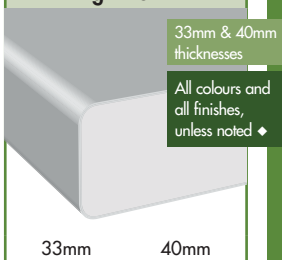

3650 x 1220			2mm x 38mm 100m Un-glued
MATT			
9116	Alabaster	◆	na
5506	Aluminium	◆	na
26187	Amaro	◆	na
11180	Ash Zebrano	◆	na
26302	Biscuit	◆	na
26178	Black Wenge	◆	na
47658	Blossom White	◆ NEW	na
8560	Café Cream	◆	na
47657	Canterbury Grey	◆ NEW	na
8563	Caraway	◆	na
26173	Cavia Lini	◆	na
26181	Char Oak	◆	na
26301	Cinder	◆	na
26174	Crema Lini	◆	na
26176	European Walnut	◆	na
26308	Greige	◆	na
33382	Husk	◆	na
33380	Jamaican Walnut	◆	na
26186	Latte Lini	◆	na
47124	Maison Oak	◆	na
9118	Malt	◆	na
8564	Moss Grey	◆	na
8565	Mountain Pepper	◆	na
26179	Natural Oak	◆	na
33393	Nickel	◆	na
42865	Palace Teak	◆	42993
26307	Pannacotta	◆	na
12481	Provence Wood	◆	na
8566	Snowgum	◆	na
25309	Soft Walnut	◆	na
25307	Stone Grey	◆	46692
26306	Strata Grey	◆	na
26311	Taupe	◆	na
26182	Tessuto Milan	◆	na
42866	Titanium	◆	41983
5544	Tuross Oak	◆	19297
26183	White Mist	◆	na
33404	White Pepper	◆	na
33388	Whitewood	◆	na
GLOSS			
33383	Husk	† ◆	na

EDGE PROFILES

Tight Form

33mm & 40mm thicknesses

All colours and all finishes, unless noted ◆