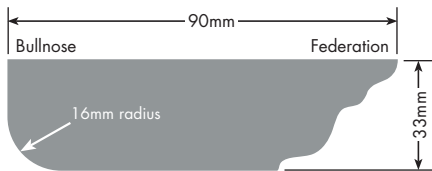

THERMOLAMINATED accessories

FOIL SHEET

1600 x 1300

3300 x 1300

CAPPING

90 x 2400 lengths

90 x 3000 lengths

RECESSED RAILS