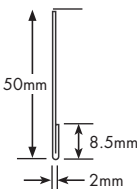

C Shaped Recessed Rail, 2400 lengths

L Shaped Recessed Rail, 2400 lengths

C Shaped Recessed Rail

L Shaped Recessed Rail

HEAT DEFLECTORS

Options	Lengths	Colours
Straight	750 & 2400	Stainless Steel
Angled		

Straight Heat Deflector