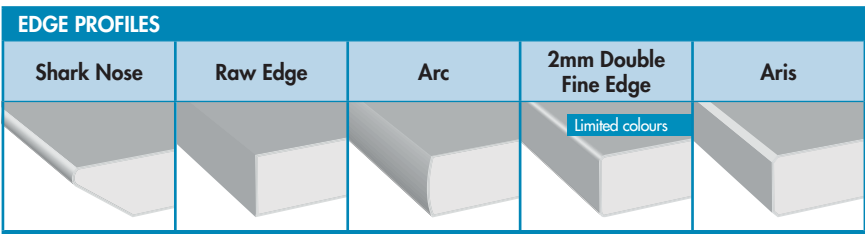

5mm Cut to size products are only available with a Square Edge profile.
 † Limited stock, Ex NSW. ◇ Available in 2mm Double Fine Edge.
 ▲ Ex - NSW for Metro and Regional Branches.
 When ordering **polytec** products please quote the **Item Code**, **Edge Tape Code** and/or **Laminate Code** on your order form.
Products to be returned should be strapped for pick up.