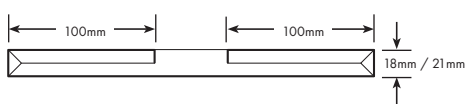

FOIL SHEET

1600 x 1300

3300 x 1300

RECESSED RAILS

C Shaped Recessed Rail, 2400 lengths

L Shaped Recessed Rail, 2400 lengths

C Shaped Recessed Rail

L Shaped Recessed Rail

RETURN PANELS

18mm RP1 or RP2   21mm RP1 or RP2

36mm RP1 or RP2   42mm RP1 or RP2

18mm RP1 / 21mm RP1

18mm RP2 / 21mm RP2

36mm RP1 / 42mm RP1

36mm RP2 / 42mm RP2

18mm Mirror Panels - Not available in Gloss

Arch

Oblong

Rectangle

Rounded Rectangle

Mirror Panels are supplied 18mm x 900mm x 580mm.

CAPPING

90 x 2400 lengths

90 x 3000 lengths

HEAT DEFLECTORS

Options   **Lengths**   **Colours**

Straight   750 & 2400   Stainless Steel

Angled   750 & 2400   Stainless Steel

Straight Heat Deflector

Angled Heat Deflector

MOULDINGS - Not available in Gloss

Bevelled Profile, 3115 lengths

Traditional Profile, 3115 lengths

Bevelled Profile

Traditional Profile

‡ Limited stock. ◇ Supplied with Black backing   ◆ Supplied with matching backing board
For more information and door styles refer to the **polytec THERMOLAMINATED** doors & panels brochure.
polytec recommend the use of 21mm MR MDF for style 4 doors.