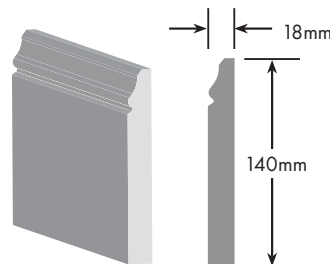

Traditional Profile

‡ Limited stock. ◇ Supplied with Black backing   ◆ Supplied with matching backing board
For more information and door styles refer to the **polytec THERMOLAMINATED** doors & panels brochure.
polytec recommend the use of 21mm MR MDF for style 4 doors.