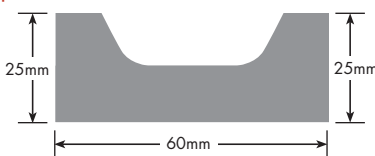

C Shaped Recessed Rail

L Shaped Recessed Rail