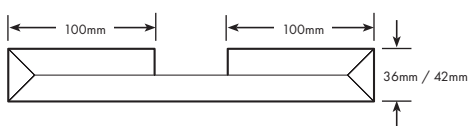

18mm Mirror Panels - Not available in Gloss

Arch

Oblong

Rectangle

Rounded Rectangle

Mirror Panels are supplied 18mm x 900mm x 580mm.