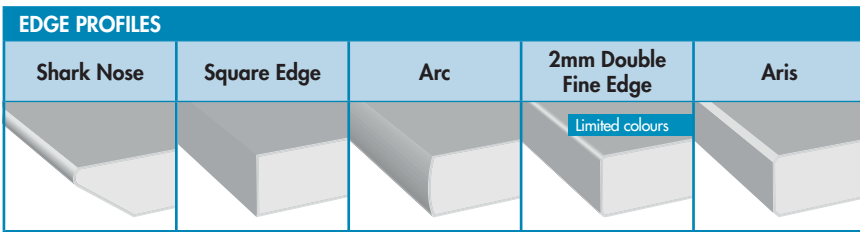

5mm Cut to size products are only available with a Square Edge profile.
 † Limited stock, Ex NSW. ◇ Available in 2mm Double Fine Edge.
 ▲ Ex - NSW for Metro and Regional Branches.
 When ordering **polytec** products please quote the **Item Code**, **Edge Tape Code** and/or **Laminate Code** on your order form.
Products to be returned should be strapped for pick up.