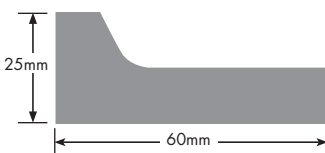

HEAT DEFLECTORS

Options	Lengths	Colours
Straight	750 & 2400	Stainless Steel
Angled