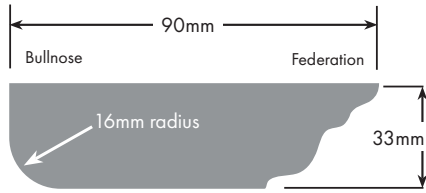

Mirror Panels are supplied 18mm x 900mm x 580mm.

CAPPING

90 x 2400 lengths

90 x 3000 lengths

HEAT DEFLECTORS

Options **Lengths** **Colours**

Straight 750 & 2400 Stainless Steel

Angled 750 & 2400 Stainless Steel