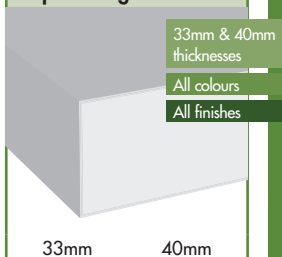

All finishes

90° 10mm Radius

33mm & 40mm thicknesses

All colours

All finishes

Square Edge Laminate

33mm & 40mm thicknesses

All colours