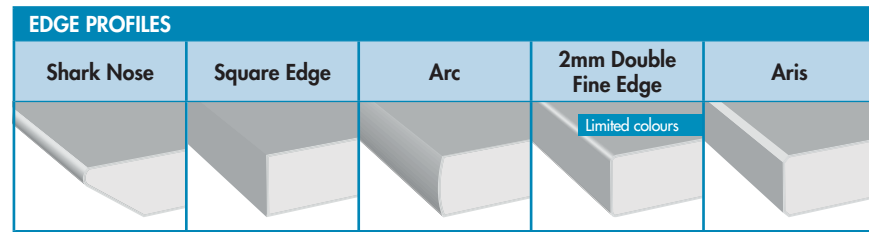

COMPACT laminate, 3660x1830, 2440 x 1830

ITEM CODE	ex NSW/VIC/QLD	FINISH
47647	47997 ▲ Athena Stone	Smooth
10693	na Black	◇ Matt
47645	47995 ▲ Calacutta D'oro	Smooth
46487	47994 ▲ Calacutta Grey	◇ Smooth
43116	na Café Oak	Ravine
47182	na Cinder	◇ Matt
47646	47996 ▲ Grey Cement	Smooth
43117	na Natural Oak	Ravine
47183	na Nickel	◇ Matt
10827	na Oyster Grey	◇ Matt
11603	na Polar White	◇ Matt
47181	na Stone Grey	◇ Matt
42868	na Titanium	Matt

5mm Cut to size products are only available with a Square Edge profile.
‡ Limited stock, Ex NSW. ◇ Available in 2mm Double Fine Edge.
▲ Ex - NSW for Metro and Regional Branches.
When ordering **polytec** products please quote the **Item Code, Edge Tape Code** and/or **Laminate Code** on your order form.
Products to be returned should be strapped for pick up.

HIGH IMPACT laminated board, 3600x1200

THICKNESS	SUBSTRATE
16mm	Single Sided HMR Particle
16mm	Double Sided HMR Particle
18mm	Single Sided MR MDF E-Zero
18mm	Double Sided MR MDF E-Zero
25mm	Single Sided MR MDF E-Zero
25mm	Double Sided MR MDF E-Zero
33mm	Single Sided MR LDF E-Zero
33mm	Double Sided MR LDF E-Zero
39mm	Single Sided MR LDF E-Zero
39mm	Double Sided MR LDF E-Zero

Nominal board thickness is substrate only. Add 0.7mm for single sided laminate and 1.4mm for double sided laminate.

CHEMICAL RESISTANT laminate, 3650x1360

ITEM CODE	COLOUR
43114 ▲	CHEM Grey ‡
43115 ▲	CHEM White ‡

‡ Limited stock, Ex NSW
▲ Ex - NSW for Metro and Regional Branches.
When ordering **polytec** products please quote the **Item Code, Edge Tape Code** and/or **Laminate Code** on your order form.
Products to be returned should be strapped for pick up.

imi-beton, MR MDF, Laminate

IMI-BETON BOARD, RAW				
Item Code	Colour	Thickness	Sheet Size	Pressed Sides
28887	Formwork Grey Concrete	4.5mm	2600 x 1010	Single
28889	Anthracite Concrete	‡ 4.5mm	2600 x 1010	Single
28890	Grey Concrete	4.5mm	2600 x 1010	Single

IMI-BETON LAMINATE FLEX, RAW				
Item Code	Colour	Thickness	Sheet Size	Pressed Sides
43386	Anthracite Concrete	‡ 2mm	3030 x 1280	Single
43385	Grey Concrete	2mm	3030 x 1280	Single
43374	Rust	‡ 2mm	3030 x 1280	Single
43375	Rhombus Rust	‡ 2mm	3030 x 1280	Single

IMI-BETON LAMINATE PLUS, POLISHED				
Item Code	Colour	Thickness	Sheet Size	Pressed Sides
43373	Anthracite Concrete	‡ 2mm	3030 x 1280	Single
43372	Grey Concrete	‡ 2mm	3030 x 1280	Single

IMI-BETON FABRICATION KITS	
Item Code	Colour
34397	Grey Concrete Filler Kit
28886	Anthracite Concrete Filler Kit
43377	Rust Coating
43376	Laminate Plus Edge Sealing Kit

polytec now offer online ordering. Scan the QR code to register or login. www.polytec.com.au/login

polytec offer an express sample service.

Visit www.polytec.com.au to order your free sample.

‡ Limited stock, Ex NSW
All Architectural products are ex NSW Metro branch only.
When ordering **polytec** products please quote the **Item Code, Edge Tape Code** and/or **Laminate Code** on your order form.
Products to be returned should be strapped for pick up.