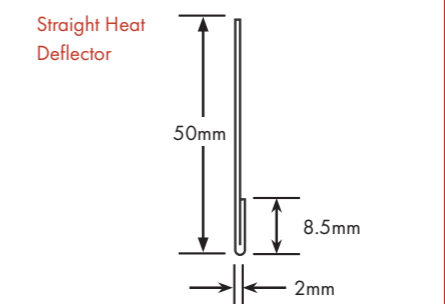

RETURN PANELS	
18mm RP1 or RP2	21mm RP1 or RP2
36mm RP1 or RP2	42mm RP1 or RP2