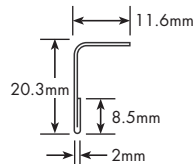

L Shaped Recessed Rail

HEAT DEFLECTORS

| Options | Lengths | Colours |
|----------|------------|-----------------|
| Straight | 750 & 2400 | Stainless Steel |
| Angled | | |

Straight Heat Deflector

Angled Heat Deflector