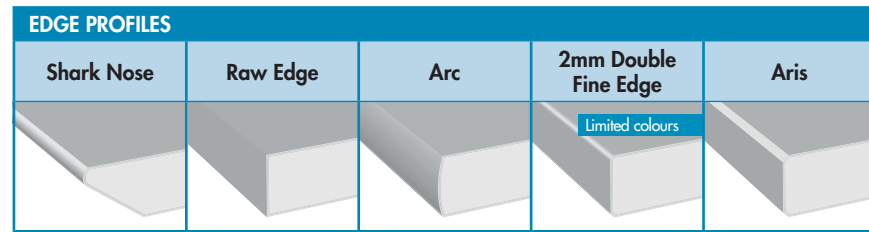

COMPACT laminate, 3660x1830, 2440 x 1830

ITEM CODE	ex NSW/VIC/QLD	FINISH
47647	47997 ▲ Athena Stone	Smooth
10693	na Black	◇ Matt
47645	47995 ▲ Calacutta D'oro	Smooth
46487	47994 ▲ Calacutta Grey	◇ Smooth
43116	na Café Oak	Ravine
47182	na Cinder	◇ Matt
47646	47996 ▲ Grey Cement	Smooth
43117	na Natural Oak	Ravine
47183	na Nickel	◇ Matt
10827	na Oyster Grey	◇ Matt
11603	47993 ▲ Polar White	◇ Matt
47181	na Stone Grey	◇ Matt
42868	na Titanium	Matt

5mm Cut to size products are only available with a Square Edge profile.
‡ Limited stock, Ex NSW. ◇ Available in 2mm Double Fine Edge.
▲ Ex - NSW for Metro and Regional Branches.
When ordering **polytec** products please quote the **Item Code, Edge Tape Code** and/or **Laminate Code** on your order form.
Products to be returned should be strapped for pick up.

HIGH IMPACT laminated board, 3600x1200

THICKNESS	SUBSTRATE
16mm	Single Sided HMR Particle
16mm	Double Sided HMR Particle
18mm	Single Sided MR MDF E-Zero
18mm	Double Sided MR MDF E-Zero
25mm	Single Sided MR MDF E-Zero
25mm	Double Sided MR MDF E-Zero
33mm	Single Sided MR LDF E-Zero
33mm	Double Sided MR LDF E-Zero
39mm	Single Sided MR LDF E-Zero
39mm	Double Sided MR LDF E-Zero

Nominal board thickness is substrate only. Add 0.7mm for single sided laminate and 1.4mm for double sided laminate.

CHEMICAL RESISTANT laminate, 3650x1360

ITEM CODE	COLOUR
43114 ▲	CHEM Grey ‡

‡ Limited stock, Ex NSW
▲ Ex - NSW for Metro and Regional Branches.
When ordering **polytec** products please quote the **Item Code, Edge Tape Code** and/or **Laminate Code** on your order form.
Products to be returned should be strapped for pick up.

imi-beton, MR MDF, Laminate

IMI-BETON BOARD, RAW				
Item Code	Colour	Thickness	Sheet Size	Pressed Sides
28887	Formwork Grey Concrete	4.5mm	2600 x 1010	Single
28889	Anthracite Concrete	‡ 4.5mm	2600 x 1010	Single
28890	Grey Concrete	4.5mm	2600 x 1010	Single
IMI-BETON LAMINATE FLEX, RAW				
Item Code	Colour	Thickness	Sheet Size	Pressed Sides
43386	Anthracite Concrete	‡ 2mm	3030 x 1280	Single
43385	Grey Concrete	2mm	3030 x 1280	Single
43374	Rust	‡ 2mm	3030 x 1280	Single
43375	Rhombus Rust	‡ 2mm	3030 x 1280	Single
IMI-BETON LAMINATE PLUS, POLISHED				
Item Code	Colour	Thickness	Sheet Size	Pressed Sides
43373	Anthracite Concrete	‡ 2mm	3030 x 1280	Single
43372	Grey Concrete	‡ 2mm	3030 x 1280	Single
IMI-BETON FABRICATION KITS				
Item Code	Colour			
34397	Grey Concrete Filler Kit			
43376	Laminate Plus Edge Sealing Kit			

polytec now offer online ordering. Scan the QR code to register or login. www.polytec.com.au/login

polytec offer an express sample service.

Visit www.polytec.com.au to order your free sample.

‡ Limited stock, Ex NSW
All Architectural products are ex NSW Metro branch only.
When ordering **polytec** products please quote the **Item Code, Edge Tape Code** and/or **Laminate Code** on your order form.
Products to be returned should be strapped for pick up.