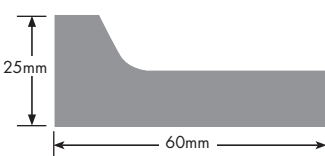

L Shaped Recessed Rail

HEAT DEFLECTORS

Options	Lengths	Colours
Straight	750 & 2400	Stainless Steel
Angled