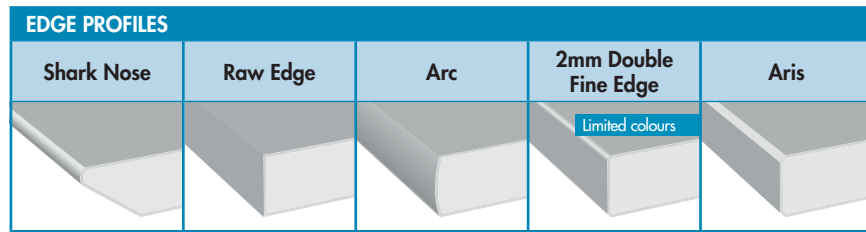

COMPACT laminate, 3660x1830, 2440 x 1830

ITEM CODE	ex NSW/VIC/QLD	FINISH
47647	47997 ▲ Athena Stone	Smooth
10693	na Black	◇ Matt
47645	47995 ▲ Calacutta D'oro	Smooth
46487	47994 ▲ Calacutta Grey	◇ Smooth
43116	na Café Oak	Ravine
47182	na Cinder	◇ Matt
47646	47996 ▲ Grey Cement	Smooth
43117	na Natural Oak	Ravine
47183	na Nickel	◇ Matt
10827	na Oyster Grey	◇ Matt
11603	47993 ▲ Polar White	◇ Matt
47181	na Stone Grey	◇ Matt
42868	na Titanium	Matt

5mm Cut to size products are only available with a Raw Edge profile.
‡ Limited stock, Ex NSW. ◇ Available in 2mm Double Fine Edge.
▲ Ex - NSW for Metro and Regional Branches.
When ordering **polytec** products please quote the **Item Code, Edge Tape Code** and/or **Laminate Code** on your order form.
Products to be returned should be strapped for pick up.

HIGH IMPACT laminated board, 3600x1200

THICKNESS	SUBSTRATE
16mm	Single Sided HMR Particle
16mm	Double Sided HMR Particle
18mm	Single Sided MR MDF E-Zero
18mm	Double Sided MR MDF E-Zero
25mm	Single Sided MR MDF E-Zero
25mm	Double Sided MR MDF E-Zero
33mm	Single Sided MR LDF E-Zero
33mm	Double Sided MR LDF E-Zero
39mm	Single Sided MR LDF E-Zero
39mm	Double Sided MR LDF E-Zero

Nominal board thickness is substrate only. Add 0.7mm for single sided laminate and 1.4mm for double sided laminate.

CHEMICAL RESISTANT laminate, 3650x1360

ITEM CODE	COLOUR
43114 ▲	CHEM Grey ‡

‡ Limited stock, Ex NSW
▲ Ex - NSW for Metro and Regional Branches.
When ordering **polytec** products please quote the **Item Code, Edge Tape Code** and/or **Laminate Code** on your order form.
Products to be returned should be strapped for pick up.

imi-beton, MR MDF, Laminate

IMI-BETON BOARD, RAW				
Item Code	Colour	Thickness	Sheet Size	Pressed Sides
28887	Formwork Grey Concrete	4.5mm	2600 x 1010	Single
28889	Anthracite Concrete	‡ 4.5mm	2600 x 1010	Single
28890	Grey Concrete	4.5mm	2600 x 1010	Single
IMI-BETON LAMINATE FLEX, RAW				
Item Code	Colour	Thickness	Sheet Size	Pressed Sides
43386	Anthracite Concrete	‡ 2mm	3030 x 1280	Single
43385	Grey Concrete	2mm	3030 x 1280	Single
43374	Rust	‡ 2mm	3030 x 1280	Single
43375	Rhombus Rust	‡ 2mm	3030 x 1280	Single
IMI-BETON LAMINATE PLUS, POLISHED				
Item Code	Colour	Thickness	Sheet Size	Pressed Sides
43373	Anthracite Concrete	‡ 2mm	3030 x 1280	Single
43372	Grey Concrete	‡ 2mm	3030 x 1280	Single

polytec now offer online ordering. Scan the QR code to register or login. www.polytec.com.au/login

polytec offer an express sample service.

Visit www.polytec.com.au to order your free sample.

‡ Limited stock, Ex NSW
All Architectural products are ex NSW Metro branch only.
When ordering **polytec** products please quote the **Item Code, Edge Tape Code** and/or **Laminate Code** on your order form.
Products to be returned should be strapped for pick up.