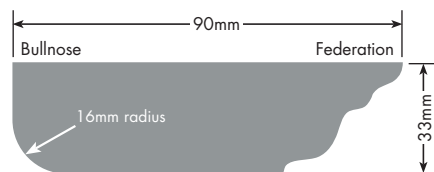

SOLID TEXTURE	
Alabaster	
Antique	
Cappuccino	†
Classic White	
Designer White	
Malt	
Mountain Pepper	†
New Antique White	
Parchment	†
Porcelain	†
Snowgum	†
Ultra White	
SOLID ASHGRAIN	
Antique	
Classic White	
SOLID MATT	
Alabaster	
Amaro	
Antique	
Black	
Blossom White	NEW
Café Cream	
Canterbury Grey	NEW
Cinder	◇
Classic White	
Greige	
Mountain Pepper	
Porcelain	
Snowgum	
Stone Grey	
Strata Grey	
Taupe	
Ultra White	
SOLID GLOSS	
Alabaster	
Amaro	
Antique	†
Café Cream	
Caraway	
Classic White	
Greige	
Malt	
Mountain Pepper	†
New Antique White	
Porcelain	
Snowgum	†
Stone Grey	
Strata Grey	
Taupe	
Ultra White	
TIMBERPRINT	
New Nepean Beech Gloss	†
New Nepean Beech Matt	†
WOODMATT	
Bottega Oak	◇ NEW
Florentine Walnut	NEW
STUDIO RANGE	
Black Gloss	◇
Black Natura	
Chateau Oak	
Grey Oak Natura	◇
Gunship Metallic Gloss	◇
Latino Oak Ravine	
Light Oak Ravine	
Onyx Finition Gloss	◇
Regal White Pearl Gloss	
Silver Metallic Gloss	
Tempest Woodgrain	◇
Vittoria Pearl Gloss	

THERMOLAMINATED accessories

FOIL SHEET

1600 x 1300
3300 x 1300

CAPPING

90 x 2400 lengths
90 x 3000 lengths

RECESSED RAILS

C Shaped Recessed Rail, 2400 lengths
L Shaped Recessed Rail, 2400 lengths