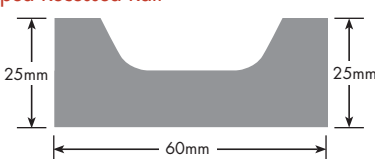

THERMOLAMINATED accessories

FOIL SHEET

1600 x 1300
3300 x 1300

CAPPING

90 x 2400 lengths
90 x 3000 lengths

RECESSED RAILS

C Shaped Recessed Rail, 2400 lengths
L Shaped Recessed Rail, 2400 lengths

C Shaped Recessed Rail