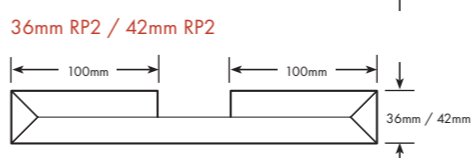

18mm Mirror Panels - Not available in Gloss

Arch
Oblong
Rectangle
Rounded Rectangle

Mirror Panels are supplied 18mm x 900mm x 580mm.