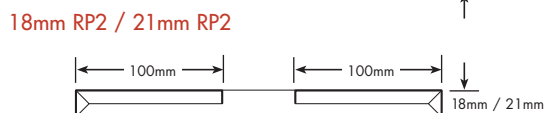

RETURN PANELS

18mm RP1 or RP2	21mm RP1 or RP2
36mm RP1 or RP2	42mm RP1 or RP2

† Limited stock.
◇ Supplied with Black backing

Available in Square edge doors & panels only.

For more information and door styles refer to the **polytec THERMOLAMINATED** doors & panels brochure. **polytec** recommend the use of 21mm MR MDF for style 4 doors.

The product is suitable for professionally prepared 2-pack polyurethane or similar coating systems. Water based paints do not tend to bond easily to melamine surfaces and as such, the use of acrylic or domestic oil based paint is not recommended. In all applications, the painting of melamine doors and panels should be referred to a reputable paint-trade professional.

polytec recommend the use of 21mm MR MDF for style 4 doors. For more information and door styles refer to the **polytec THERMOLAMINATED** doors & panels brochure.

ALUMINIUM framed doors

SATIN ALUMINIUM frames

23mm Frame
42mm Frame
23mm / 19mm Shadow
32mm / 10mm Shadow
55mm Box Frame Profile with a 5mm Lip

BRUSHED STAINLESS frames

23mm Frame
42mm Frame
23mm / 19mm Shadow
32mm / 10mm Shadow
55mm Box Frame Profile with a 5mm Lip

GLASS inserts

Clear
Mirror
Frosted
Starphire White
Starphire Black
Smokey Grey Mirror

POLISHED profile

3mm / 18mm Frame *

*3mm / 18mm Polished profile only available with Mirror, Starphire White, Starphire Black and Smokey Glass inserts

ALFRESCO range

MATT COMPACT laminate inserts

Cinder
Gesso Lini
Palace Teak
Polar White
Stone Grey
Zinc Alloy

WOODMATT COMPACT laminate inserts

Antico Oak
Coastal Oak
Empire Oak
Estella Oak
Notaio Walnut
Prime Oak

RAVINE COMPACT laminate inserts

Distressed Wood

ALFRESCO doors are only available in 55mm Box Frame Profile with a 5mm Lip in Satin Aluminium or Brushed Stainless finish.