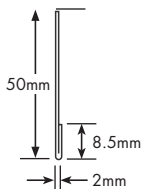

Straight Heat Deflector