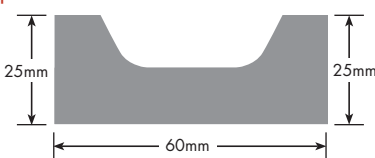

C Shaped Recessed Rail