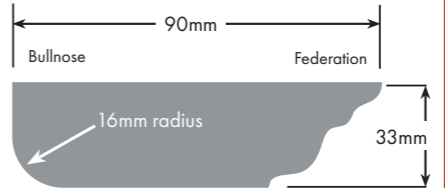

CAPPING
90 x 2400 lengths
90 x 3000 lengths

HEAT DEFLECTORS		
Options	Lengths	Colours
Straight	750 & 2400	Stainless Steel
Angled	750 & 2400	Stainless Steel