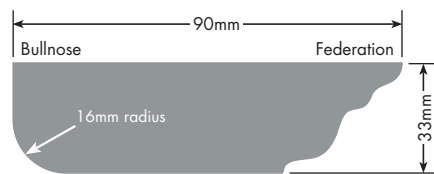

SOLID TEXTURE	
Alabaster	
Antique	
Cappuccino	‡
Classic White	
Designer White	
Malt	
Mountain Pepper	‡
New Antique White	
Parchment	‡
Porcelain	‡
Snowgum	‡
Ultra White	
SOLID ASHGRAIN	
Antique	
Classic White	
SOLID MATT	
Alabaster	
Amaro	
Antique	
Black	
Blossom White	NEW
Café Cream	
Canterbury Grey	NEW
Cinder	◇
Classic White	
Greige	
Mountain Pepper	
Porcelain	
Snowgum	
Stone Grey	
Strata Grey	
Taupe	
Ultra White	
SOLID GLOSS	
Alabaster	
Amaro	
Antique	‡
Café Cream	
Caraway	
Classic White	
Greige	
Malt	
Mountain Pepper	‡
New Antique White	
Porcelain	
Snowgum	‡
Stone Grey	
Strata Grey	
Taupe	
Ultra White	
TIMBERPRINT	
New Nepean Beech Gloss	‡
New Nepean Beech Matt	‡
WOODMATT	
Bottega Oak	◇ NEW
Florentine Walnut	NEW
Prime Oak	NEW
STUDIO RANGE	
Black Gloss	◇
Black Natura	
Chateau Oak	
Grey Oak Natura	◇
Gunship Metallic Gloss	◇
Latino Oak Ravine	
Light Oak Ravine	
Onyx Finline Gloss	◇
Regal White Pearl Gloss	
Silver Metallic Gloss	
Tempest Woodgrain	◇
Vittoria Pearl Gloss	

THERMOLAMINATED accessories

FOIL SHEET

1600 x 1300
3300 x 1300

CAPPING

90 x 2400 lengths
90 x 3000 lengths

RECESSED RAILS

C Shaped Recessed Rail, 2400 lengths
L Shaped Recessed Rail, 2400 lengths