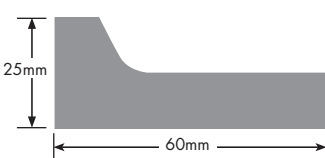

L Shaped Recessed Rail

HEAT DEFLECTORS

Options	Lengths	Colours
Straight	750 & 2400	Stainless Steel
Angled