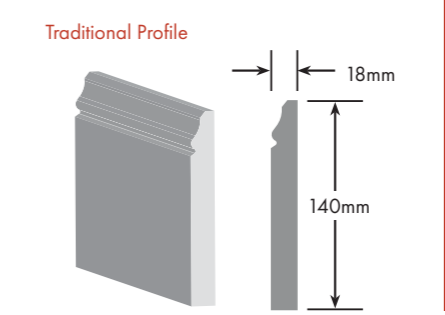

MOULDINGS - Not available in Gloss

Bevelled Profile, 3115 lengths
Traditional Profile, 3115 lengths

‡ Limited stock. ◇ Supplied with Black backing ◆ Supplied with matching backing board
For more information and door styles refer to the **polytec THERMOLAMINATED** doors & panels brochure.
polytec recommend the use of 21mm MR MDF for style 4 doors.