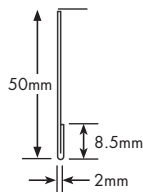

**C Shaped Recessed Rail**

**L Shaped Recessed Rail**

**HEAT DEFLECTORS**

Options	Lengths	Colours
Straight	750 & 2400	Stainless Steel
Angled		

**Straight Heat Deflector**

**Angled Heat Deflector**

**RETURN PANELS**