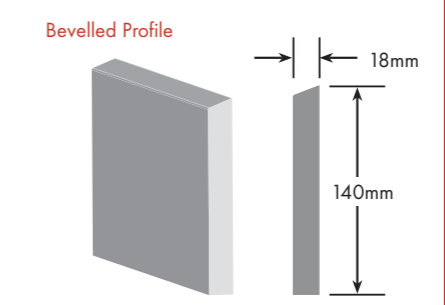

MOULDINGS - Not available in Gloss

Bevelled Profile, 3115 lengths
Traditional Profile, 3115 lengths

‡ Limited stock. ◇ Supplied with Black backing ◆ Supplied with matching backing board
For more information and door styles refer to the **polytec THERMOLAMINATED** doors & panels brochure.
polytec recommend the use of 21mm MR MDF for style 4 doors.