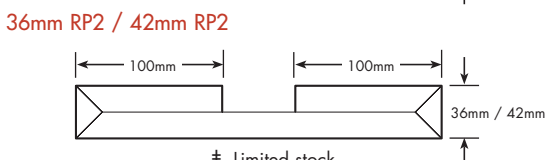

L Shaped Recessed Rail

HEAT DEFLECTORS

Options	Lengths	Colours
Straight	750 & 2400	Stainless Steel
Angled		

Straight Heat Deflector

Angled Heat Deflector

RETURN PANELS

18mm RP1 or RP2	21mm RP1 or RP2
36mm RP1 or RP2	42mm RP1 or RP2