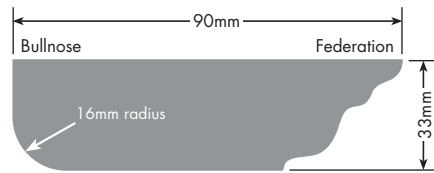

SOLID TEXTURE	
Alabaster	
Antique	
Cappuccino	†
Classic White	
Designer White	
Malt	
Mountain Pepper	†
New Antique White	
Parchment	†
Porcelain	†
Snowgum	†
Ultra White	
SOLID ASHGRAIN	
Antique	
Classic White	
SOLID MATT	
Alabaster	
Amaro	
Antique	
Black	
Blossom White	NEW
Café Cream	
Canterbury Grey	NEW
Cinder	◇
Classic White	
Greige	
Mountain Pepper	
Porcelain	
Snowgum	
Stone Grey	
Strata Grey	
Taupe	
Ultra White	
SOLID GLOSS	
Alabaster	
Amaro	
Antique	†
Café Cream	
Caraway	
Classic White	
Greige	
Malt	
Mountain Pepper	†
New Antique White	
Porcelain	
Snowgum	†
Stone Grey	
Strata Grey	
Taupe	
Ultra White	
TIMBERPRINT	
New Nepean Beech Gloss	†
New Nepean Beech Matt	†
WOODMATT	
Bottega Oak	◇ NEW
Florentine Walnut	NEW
STUDIO RANGE	
Black Gloss	◇
Black Natura	
Chateau Oak	
Grey Oak Natura	◇
Gunship Metallic Gloss	◇
Latino Oak Ravine	
Light Oak Ravine	
Onyx Finition Gloss	◇
Regal White Pearl Gloss	
Silver Metallic Gloss	
Tempest Woodgrain	◇
Vittoria Pearl Gloss	

THERMOLAMINATED accessories

FOIL SHEET

1600 x 1300
3300 x 1300

CAPPING

90 x 2400 lengths
90 x 3000 lengths

RECESSED RAILS

C Shaped Recessed Rail, 2400 lengths
L Shaped Recessed Rail, 2400 lengths