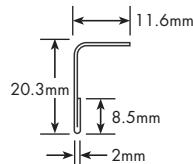

L Shaped Recessed Rail

HEAT DEFLECTORS

Options	Lengths	Colours
Straight	750 & 2400	Stainless Steel
Angled		

Straight Heat Deflector

Angled Heat Deflector

RETURN PANELS

18mm RP1 or RP2	21mm RP1 or RP2
36mm RP1 or RP2	42mm RP1 or RP2