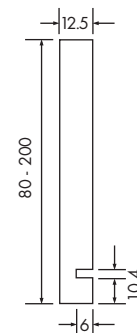

3MM DRAWER BASES

16791 ▲	Single Sided White (Suit 400 x 400mm)		386	386	200
16794 ▲	Single Sided White (Suit 450 x 400mm)		436	386	200
16795 ▲	Single Sided White (Suit 550 x 400mm)		536	386	200

VINYL DRAWER FOLDS

41519 ▲	4 Sided White Vinyl Drawer	MTO	140	400	380	200
41494 ▲	4 Sided White Vinyl Drawer	MTO	140	550	380	200
41499 ▲	4 Sided White Vinyl Drawer	MTO	200	400	380	200
41501 ▲	4 Sided White Vinyl Drawer	MTO	200	550	380	200

3MM DRAWER BASES

16788 ▲	Single Sided White (Suit 400 x 380mm)	MTO	386	366	200
47236 ▲	Single Sided White (Suit 550 x 380mm)	MTO	536	366	200

VINYL DRAWER FOLDS

43275 ▲	4 Sided White Vinyl Drawer (9mm Base Groove)	200	550	400	200

9MM DRAWER BASES

45922 ▲	Double Sided White (Suit 400 x 400mm)		386	386	200
43277 ▲	Double Sided White (Suit 550 x 400mm)		536	386	200

VINYL DRAWER BLANKS

			Length		
41554 ▲	Vinyl Wrapped Drawer Blanks	MTO	80	2400	300
41556 ▲	Vinyl Wrapped Drawer Blanks	MTO	100	2400	300
41558 ▲	Vinyl Wrapped Drawer Blanks	MTO	120	2400	300
41560 ▲	Vinyl Wrapped Drawer Blanks	MTO	140	2400	200
41563 ▲	Vinyl Wrapped Drawer Blanks	MTO	200	2400	200

WHITE VINYL BATTENS (for rails)

	Size	Length	Pack	
42567 ▲	2 x1 White Vinyl Batten	42 x 18mm	2700	5 *
33250 ▲	2 x1 White Vinyl Batten	42 x 18mm	3600	5 *
43158 ▲	3 x1 White Vinyl Batten	67 x 18mm	2700	10 *

Vinyl Wrapped Drawer