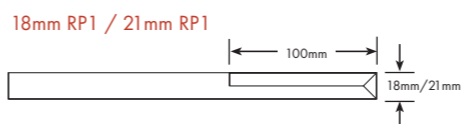

18mm Mirror Panels - Not available in Gloss

Arch
Oblong
Rectangle
Rounded Rectangle

Mirror Panels are supplied 18mm x 900mm x 580mm.