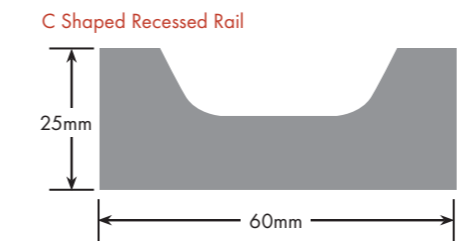

SOLID GLOSS	
Alabaster	‡
Amaro	
Classic White	
Malt	‡
New Antique White	
Porcelain	
Snowgum	‡
Stone Grey	
Ultra White	
STUDIO RANGE	
Black Natura	◇
Bottega Oak Woodmatt	◆
Chateau Oak Ravine	
Coastal Oak Woodmatt	◆
Estella Oak Woodmatt	◆
Florentine Walnut Woodmatt	◆
Grey Oak Natura	◇
Light Oak Ravine	
Ligurian Walnut Woodmatt NEW	◆
Prime Oak Woodmatt	◆
Regal White Pearl Gloss	
Silver Metallic Gloss	‡
Tasmanian Oak Woodmatt NEW	◆
Tempest Woodgrain	◇
Vittoria Pearl Gloss	‡

18mm & 21mm MR MDF E-Zero, max size 3050x1200

The product is suitable for professionally prepared 2-pack polyurethane or similar coating systems. Water based paints do not tend to bond easily to melamine surfaces and as such, the use of acrylic or domestic oil based paint is not recommended. In all applications, the painting of melamine doors and panels should be referred to a reputable paint-trade professional.

polytec recommend the use of 21mm MR MDF for style 4 doors. For more information and door styles refer to the **polytec THERMOLAMINATED** doors & panels brochure.

FOIL SHEET
1600 x 1300
3300 x 1300

RECESSED RAILS
C Shaped Recessed Rail, 2400 lengths
L Shaped Recessed Rail, 2400 lengths