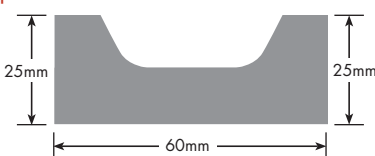

THERMOLAMINATED accessories

FOIL SHEET

1600 x 1300
3300 x 1300

CAPPING

90 x 2400 lengths
90 x 3000 lengths

RECESSED RAILS

C Shaped Recessed Rail, 2400 lengths
L Shaped Recessed Rail, 2400 lengths

C Shaped Recessed Rail