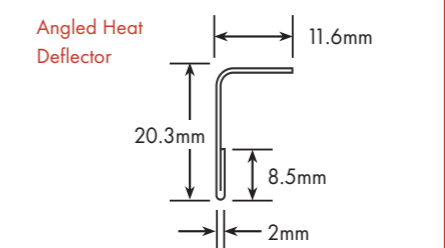

CAPPING
90 x 2400 lengths
90 x 3000 lengths

HEAT DEFLECTORS		
Options	Lengths	Colours
Straight	750 & 2400	Stainless Steel
Angled	750 & 2400	Stainless Steel

RETURN PANELS	
18mm RP1 or RP2	21mm RP1 or RP2
36mm RP1 or RP2	42mm RP1 or RP2