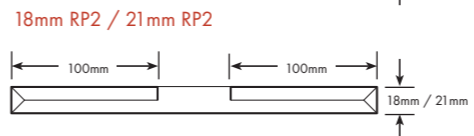

18mm Mirror Panels - Not available in Gloss

Arch
Oblong
Rectangle
Rounded Rectangle

Mirror Panels are supplied 18mm x 900mm x 580mm.