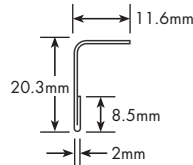

**C Shaped Recessed Rail**

**L Shaped Recessed Rail**

**HEAT DEFLECTORS**

Options	Lengths	Colours
Straight	750 & 2400	Stainless Steel
Angled		

**Straight Heat Deflector**

**Angled Heat Deflector**

**RETURN PANELS**