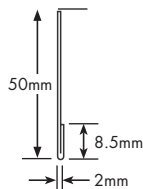

Straight Heat Deflector