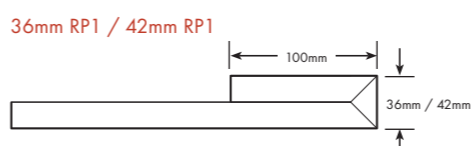

18mm Mirror Panels - Not available in Gloss

Arch
Oblong
Rectangle
Rounded Rectangle

Mirror Panels are supplied 18mm x 900mm x 580mm.