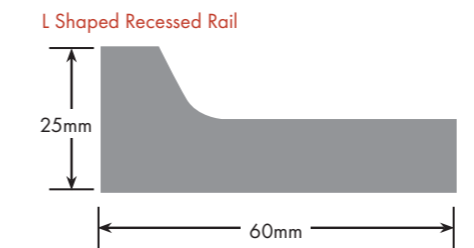

SOLID GLOSS	
Alabaster	‡
Amaro	
Classic White	
Malt	‡
New Antique White	
Porcelain	
Snowgum	‡
Stone Grey	
Ultra White	
STUDIO RANGE	
Black Natura	◇
Bottega Oak Woodmatt	◆
Chateau Oak Ravine	
Coastal Oak Woodmatt	◆
Estella Oak Woodmatt	◆
Florentine Walnut Woodmatt	◆
Grey Oak Natura	◇
Light Oak Ravine	
Ligurian Walnut Woodmatt NEW	◆
Prime Oak Woodmatt	◆
Regal White Pearl Gloss	
Silver Metallic Gloss	‡
Tasmanian Oak Woodmatt NEW	◆
Tempest Woodgrain	◇
Vittoria Pearl Gloss	‡

18mm & 21mm MR MDF E-Zero, max size 3050x1200

The product is suitable for professionally prepared 2-pack polyurethane or similar coating systems. Water based paints do not tend to bond easily to melamine surfaces and as such, the use of acrylic or domestic oil based paint is not recommended. In all applications, the painting of melamine doors and panels should be referred to a reputable paint-trade professional.

polytec recommend the use of 21mm MR MDF for style 4 doors. For more information and door styles refer to the **polytec THERMOLAMINATED** doors & panels brochure.

FOIL SHEET
1600 x 1300
3300 x 1300

RECESSED RAILS
C Shaped Recessed Rail, 2400 lengths
L Shaped Recessed Rail, 2400 lengths