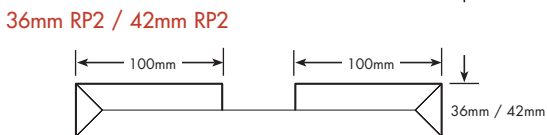

RETURN PANELS

18mm RP1 or RP2	21mm RP1 or RP2
36mm RP1 or RP2	42mm RP1 or RP2

† Limited stock.
◇ Supplied with Black backing

Available in Square edge doors & panels only.

For more information and door styles refer to the **polytec THERMOLAMINATED** doors & panels brochure. **polytec** recommend the use of 21mm MR MDF for style 4 doors.

The product is suitable for professionally prepared 2-pack polyurethane or similar coating systems. Water based paints do not tend to bond easily to melamine surfaces and as such, the use of acrylic or domestic oil based paint is not recommended. In all applications, the painting of melamine doors and panels should be referred to a reputable paint-trade professional.

polytec recommend the use of 21mm MR MDF for style 4 doors. For more information and door styles refer to the **polytec THERMOLAMINATED** doors & panels brochure.

ALUMINIUM framed doors

SATIN ALUMINIUM frames

23mm Frame
42mm Frame
23mm / 19mm Shadow
32mm / 10mm Shadow
55mm Box Frame Profile with a 5mm Lip

BRUSHED STAINLESS frames

23mm Frame
42mm Frame
23mm / 19mm Shadow
32mm / 10mm Shadow
55mm Box Frame Profile with a 5mm Lip

GLASS inserts

Clear
Mirror
Frosted
Starphire White
Starphire Black
Smokey Grey Mirror

POLISHED profile

3mm / 18mm Frame *

*3mm / 18mm Polished profile only available with Mirror, Starphire White, Starphire Black and Smokey Glass inserts

ALFRESCO range

MATT COMPACT laminate inserts

Cinder
Gesso Lini
Palace Teak
Polar White
Stone Grey
Zinc Alloy

WOODMATT COMPACT laminate inserts

Antico Oak
Coastal Oak
Empire Oak
Estella Oak
Notaio Walnut
Prime Oak

RAVINE COMPACT laminate inserts

Distressed Wood

ALFRESCO doors are only available in 55mm Box Frame Profile with a 5mm Lip in Satin Aluminium or Brushed Stainless finish.