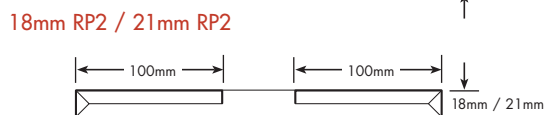

L Shaped Recessed Rail

HEAT DEFLECTORS

Options	Lengths	Colours
Straight	750 & 2400	Stainless Steel
Angled		

Straight Heat Deflector

Angled Heat Deflector

RETURN PANELS

18mm RP1 or RP2	21mm RP1 or RP2
36mm RP1 or RP2	42mm RP1 or RP2