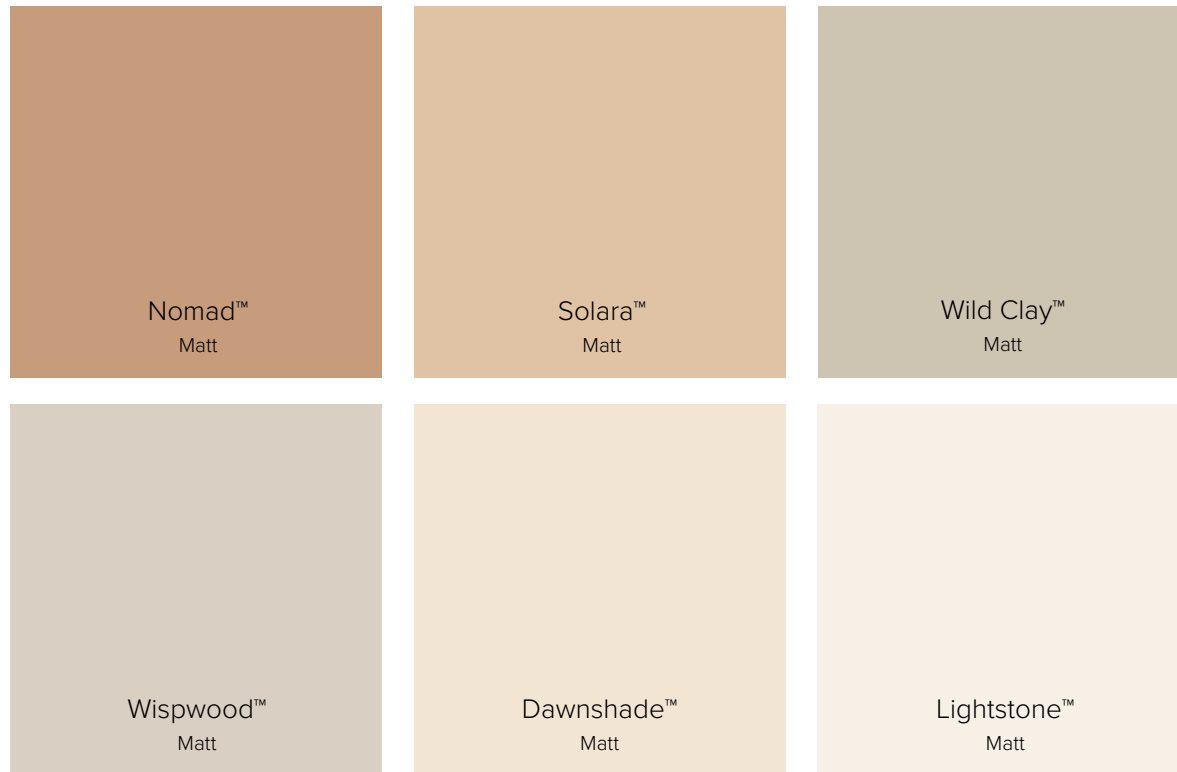

A refined take on colours shaped by country.

ESSENCE™ Solid Colours