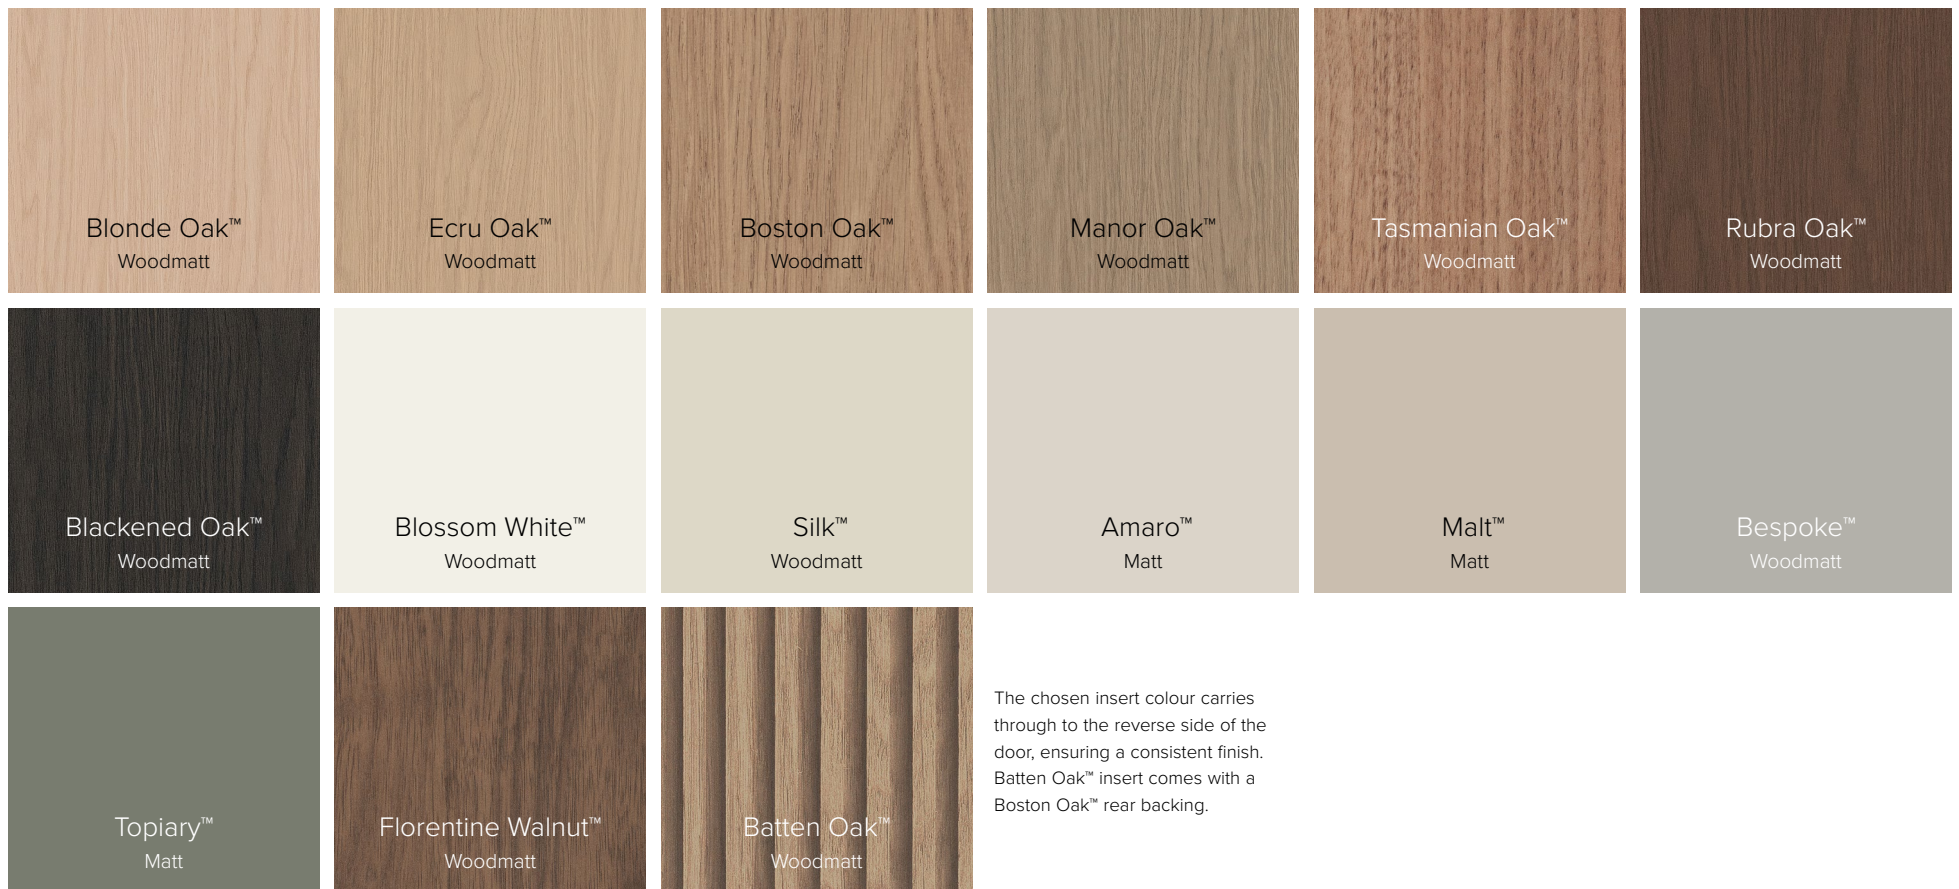

16mm Insert Options | Colours in Collection

Colour | Vista Doors

Blonde Oak™

Woodmatt

Matching frame and insert.

A pale creamy undertone with a slight reddish tinge in a solid oak woodgrain with subtle crown cuts.

Colour | Vista Doors

Ecrú Oak™

Woodmatt

Matching frame and insert.

A beige coloured undertone with
grey grain in a solid oak woodgrain
with subtle crown cuts.

Colour | Vista Doors

Boston Oak™

Woodmatt

Matching frame and insert.

A true tan-brown natural solid oak
woodgrain with crown cuts.

Colour | Vista Doors

Manor Oak™

Woodmatt

Matching frame and insert.

A mid brown-beige undertone with slightly deeper brown grain in a solid oak woodgrain with subtle crown cuts.

Colour | Vista Doors

Tasmanian Oak™

Woodmatt

Matching frame and insert.

A warm, natural red, yellow and brown based, realistic Tasmanian Oak™ colour and timber structure, with subtle straight planking and half crown cuts throughout.