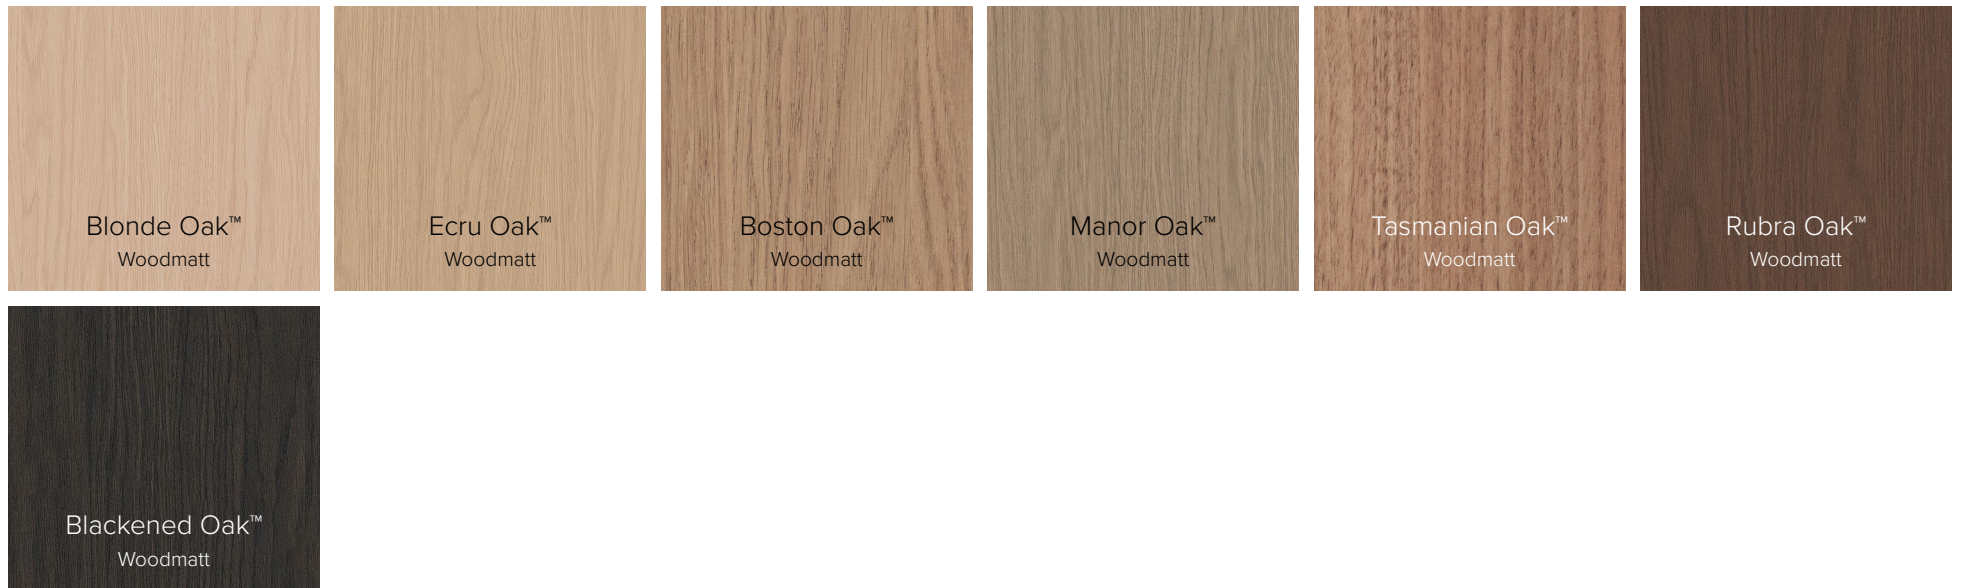

Contrast capability for design flexibility.

20mm Frame Options | Colours in Collection